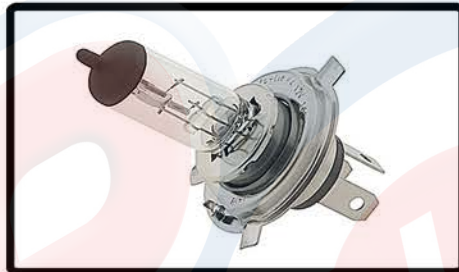

H4 & HS1 Headlamp Bulb
VE00022 12v 35/35w HS1
VE00022-X 12v 35/35w HS1 Xenon
VE00034 12v 60/55w H4
VE00034-X 12v 60/55w H4 Xenon