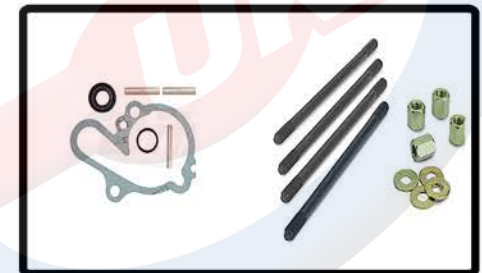

Water Pump Repair Kits

MC10034 Derbi 50 2006 on (D50B0 & D51B0)
MC10017 Derbi 50 up to 2005 (EBE050 & EBS050)
MC10013 Minarelli AM6

Cylinder Stud Kits

TN093097 Derbi 50
MC10029 Minarelli AM6