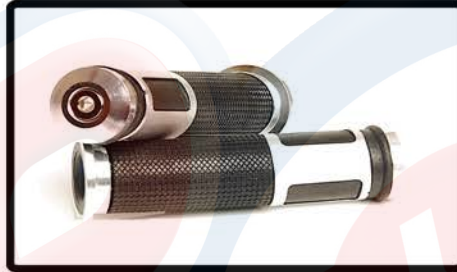

BUSH Aluminium & Rubber Grips
VE17375-BK Black Rubber & Black Metal
VE17375-BR Black Rubber & Bronze Metal
VE17375-S Black Rubber & Silver Metal