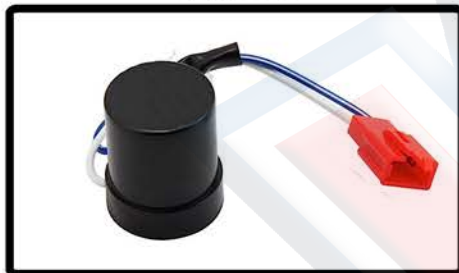

Flasher Unit for Chinese Motorcycles
VB20701 2 wire Flasher Unit