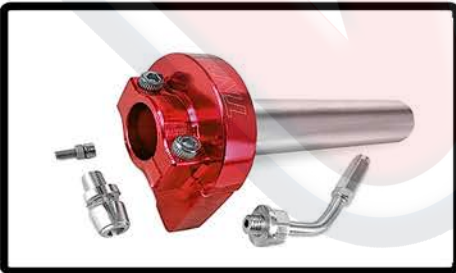

Aluminium Quick Action Throttle

TN323300 Blue Anodised
TN323300A Red Anodised
TN323300B Silver Aluminium