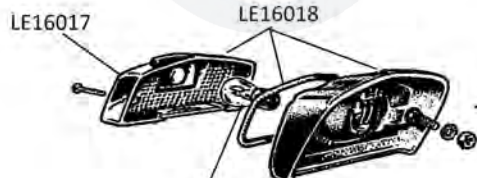

VE00029 6v 18/5w
VE00018 6v 21/5w
VE00006 12v 21/5w