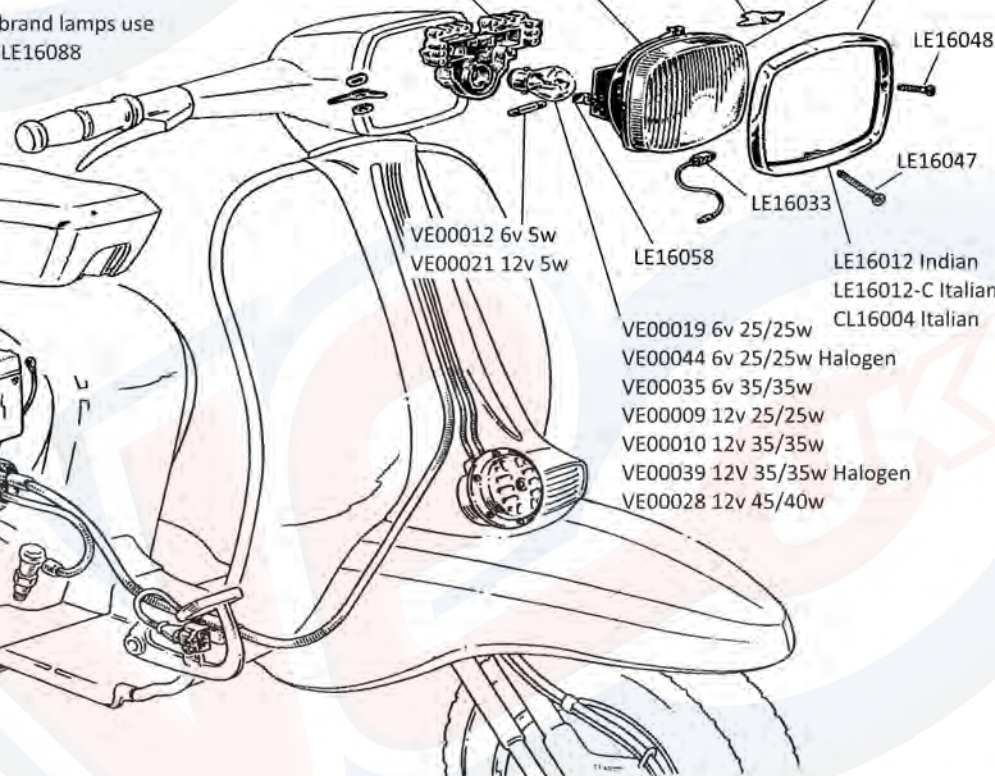

VE00012 6v 5w
VE00021 12v 5w

LE16058
LE16012 Indian
LE16012-C Italian
CL16004 Italian

VE00019 6v 25/25w
VE00044 6v 25/25w Halogen
VE00035 6v 35/35w
VE00009 12v 25/25w
VE00010 12v 35/35w
VE00039 12v 35/35w Halogen
VE00028 12v 45/40w

click **HERE** to return to our Contents Page