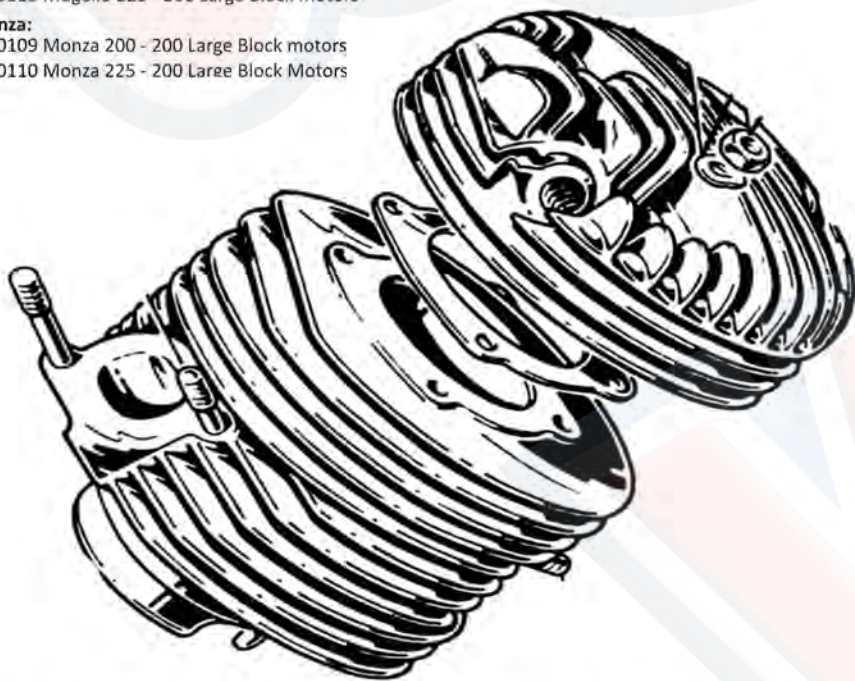

Lambretta Cylinders and Cylinder kits:

Standard:

LE10090 150cc Cylinder Only - 125-150 Small block motors with 107mm rod
LE10005 200cc Cylinder and Piston - 200 Large Block motors

BGM:

LE10114 BGM RaceTour 195 - 125-150-175 Small Block motors with 107mm rod
LE10116 BGM RaceTour 225 - 200 Large Block motors

Casa:

CL10005 Casa 185 - 125-150-175 Small Block motors with 107mm rod
CL10019 Casa 225 - 200 Large Block motors

Casa SS:

CL10022 Casa 200SS - 125-150-175 Small Block motors with 107mm rod
CL10025 Casa 225SS - 200 Large Block Motors

Imola:

LE10108 Imola 186 - 125-150-175 Small Block motors with 107mm rod

Mugello:

LE10111 Mugello 186 - 125-150-175 Small Block motors with 107mm rod
LE10111-200 Mugello 200 - 125-150-175 Small Block motors with 107mm rod
LE10112 Mugello 200 - 200 Large Block motors
LE10113 Mugello 225 - 200 Large Block motors

Monza:

LE10109 Monza 200 - 200 Large Block motors
LE10110 Monza 225 - 200 Large Block Motors

Replacement Piston kits for Cylinder kits:

BGM RaceTour:

LE10115 BGM 186 RaceTour 64mm Piston Kit
LE10117 BGM 225 RaceTour 70mm Piston Kit

Casa:

CL10006 Casa 186 64mm Piston Kit
CL10020 Casa 225 70mm Piston Kit

Casa SS:

CL10023 Casa 200SS 66mm Piston Kit
CL10026 Casa 225SS 70mm Piston Kit

Imola:

LE10108-P Imola 186 64mm Piston Kit - 39mm Compression Height

Monza:

LE10109-P Monza 200 66mm Piston Kit - 39mm Compression Height
LE10110-P Monza 225 70mm Piston Kit - 39mm Compression Height

Mugello:

LE10111-P Mugello 186 64mm Piston Kit - 39mm Compression Height
LE10112-P Mugello 200 66mm Piston Kit - 39mm Compression Height
LE10113-p Mugello 225 70mm Piston Kit - 39mm Compression Height