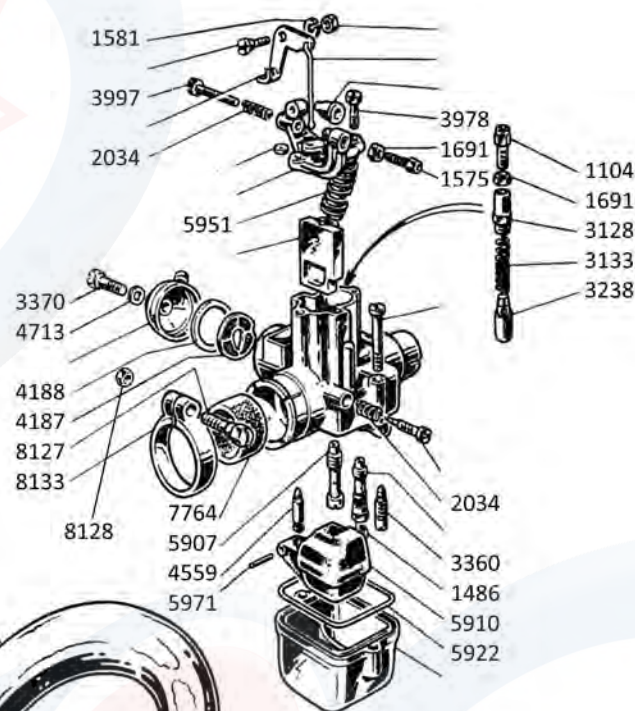

Sports Carbs:

2731 Dellorto PHBL 25	VE50051-28 Spaco PHBM 28
3302 Dellorto PHBH 28	VE50051-30 Spaco PHBM 30
3343 Dellorto PHBH 30	VP010166 Polini PWK 24
9303 Dellorto VHSH 30	VP010167 Polini PWK 26
9784 Dellorto VHSB 34	VP010168 Polini PWK 28
VE50050-24 Keihin PWK type 24	VP010169 Polini PWK 30
VE50050-28 Keihin PWK type 28	VP010170 Polini PWK 32
VE50050-30 Keihin PWK type 30	VP010171 Polini PWK 34

Clubman Exhausts:

(Supplied with U bend)
CL13252 Casa Series 1+2
CL13253 Casa Series 3
LE13276-BK BGM Pro - Black
LE13276-S BGM Pro - Silver

Standard Exhausts
LE13250 Series 1+2
CL13250 Series 3
CL13251 Sx150-Gp

Standard U bend
LE13251 Series 1+2
LE13253 Series 3

LE13006 Std
LE13007 Big Bore
VN30401
LE13011

Expansion chamber Type Exhausts:

LE13264 Sterling Stainless Steel - Series 1+2
LE13262 Sterling Stainless Steel - Series 3
CL13254 Casa SuperLight - Series 3
LE13270 Franspeed Super Tourer - Series 3
LE13263 Sterling Stainless Steel - TS1+