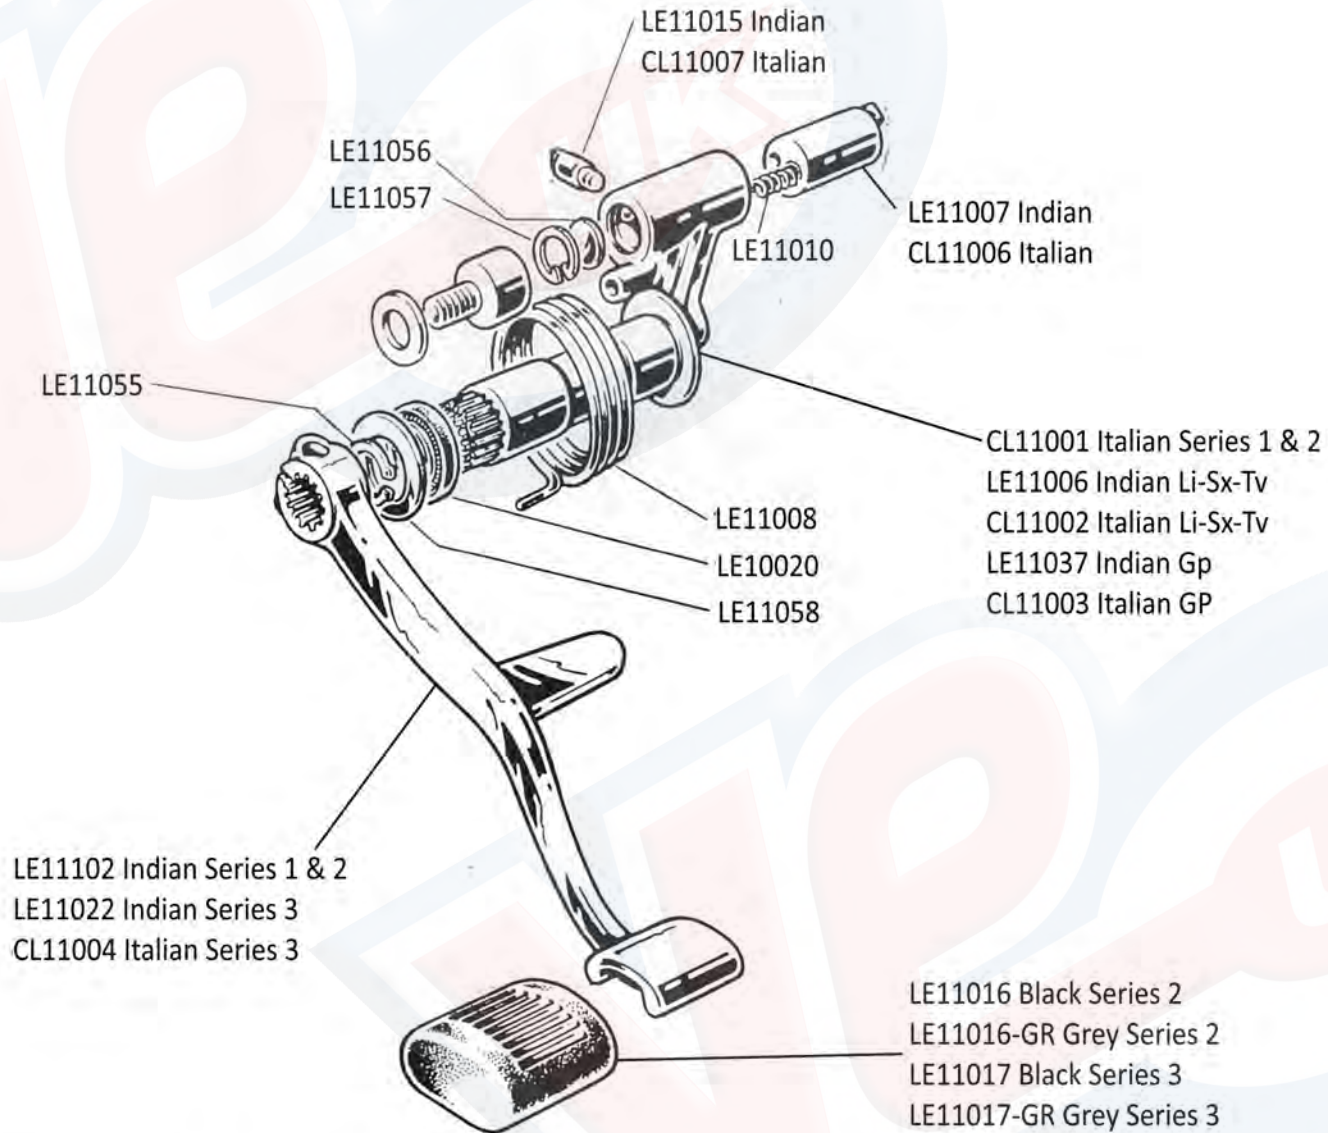

click **HERE** to return to our Contents Page