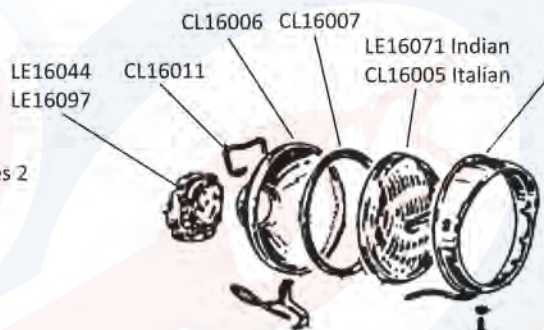

LE16044
LE16097

CL16006 CL16007
LE16071 Indian
CL16005 Italian

For Bosatta brand lamps use
Bulb holder LE16088

CL16001 Series 2
CL16002 Series 3
LE16061 Servetta
CL16008 Italian
LE16009 Italian