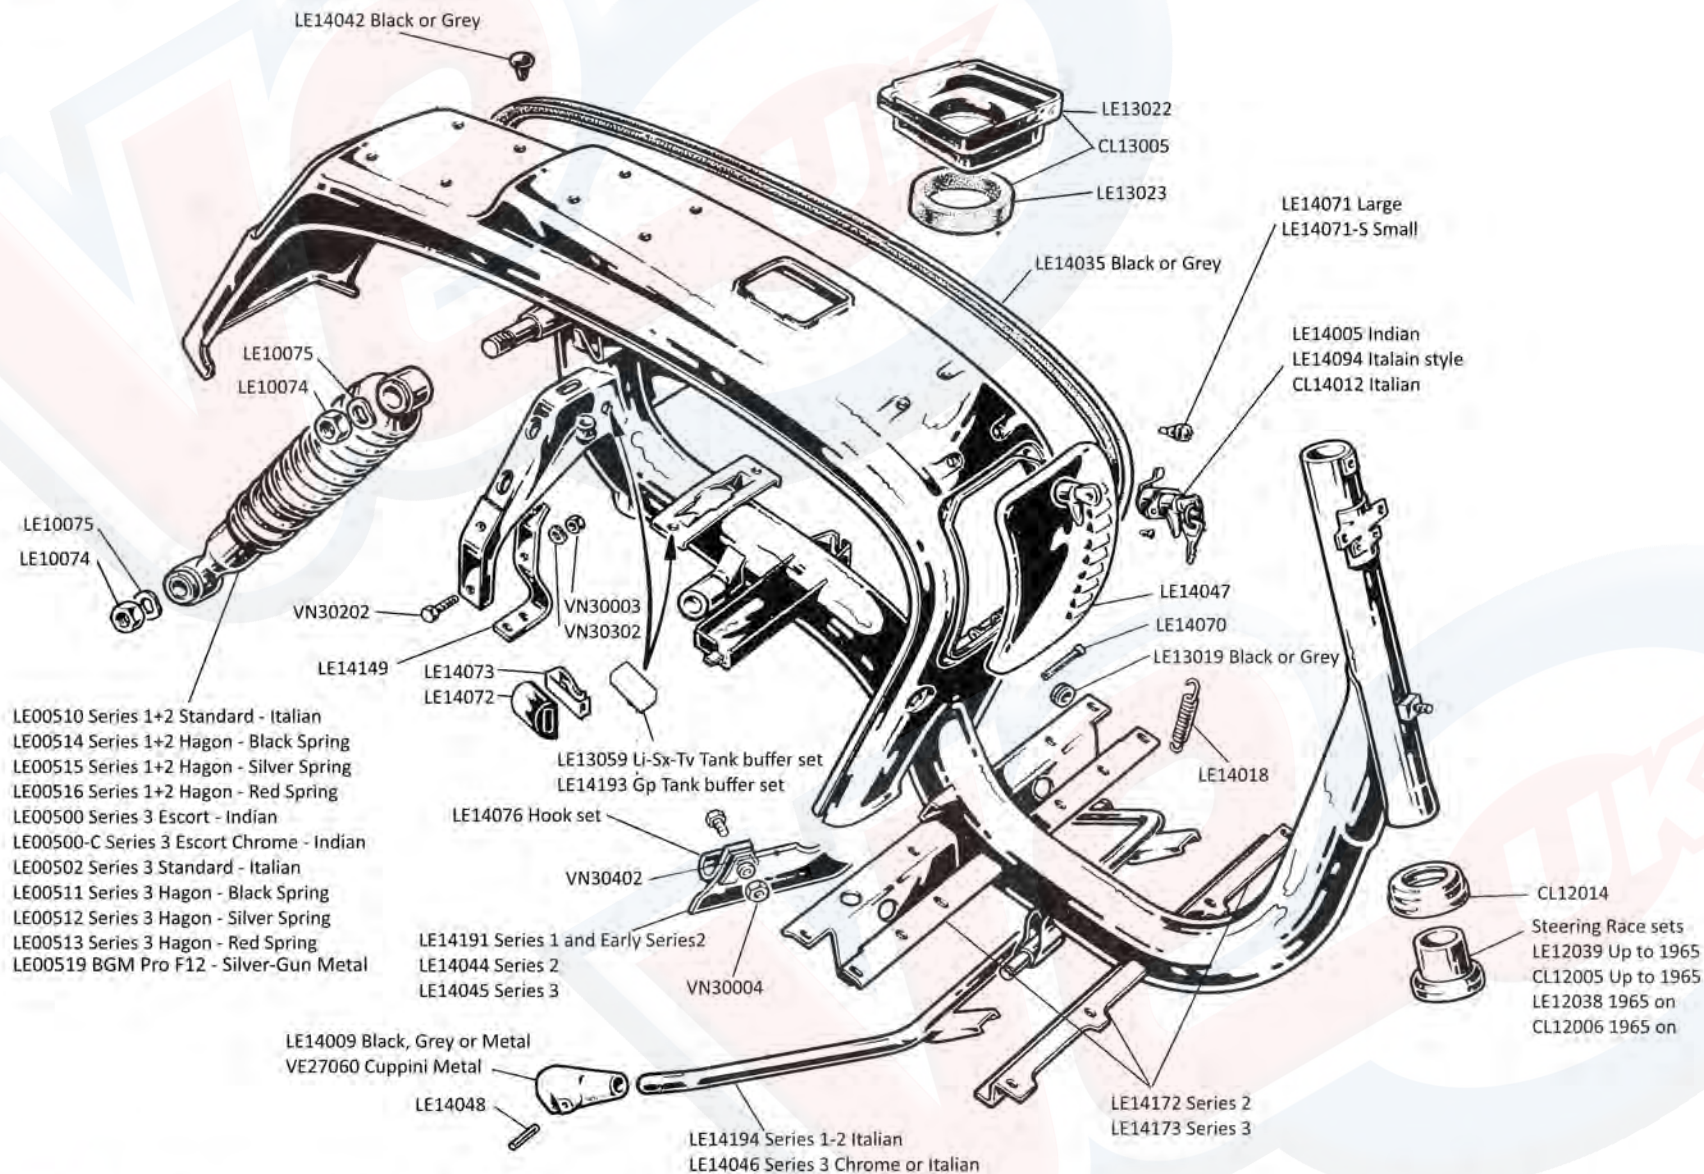

**Carb Gasket set**

LE13032 Dellorto Ma - Series 1-2  
 LE13037 Dellorto Sh1-2 - Series 3

**Carb Overhaul Kits**

LE13062 Dellorto Ma - Series 1-2  
 LE13061 Dellorto Sh1-2 - Series 3  
 CL13002 Dellorto Sh1-2 - Series 3