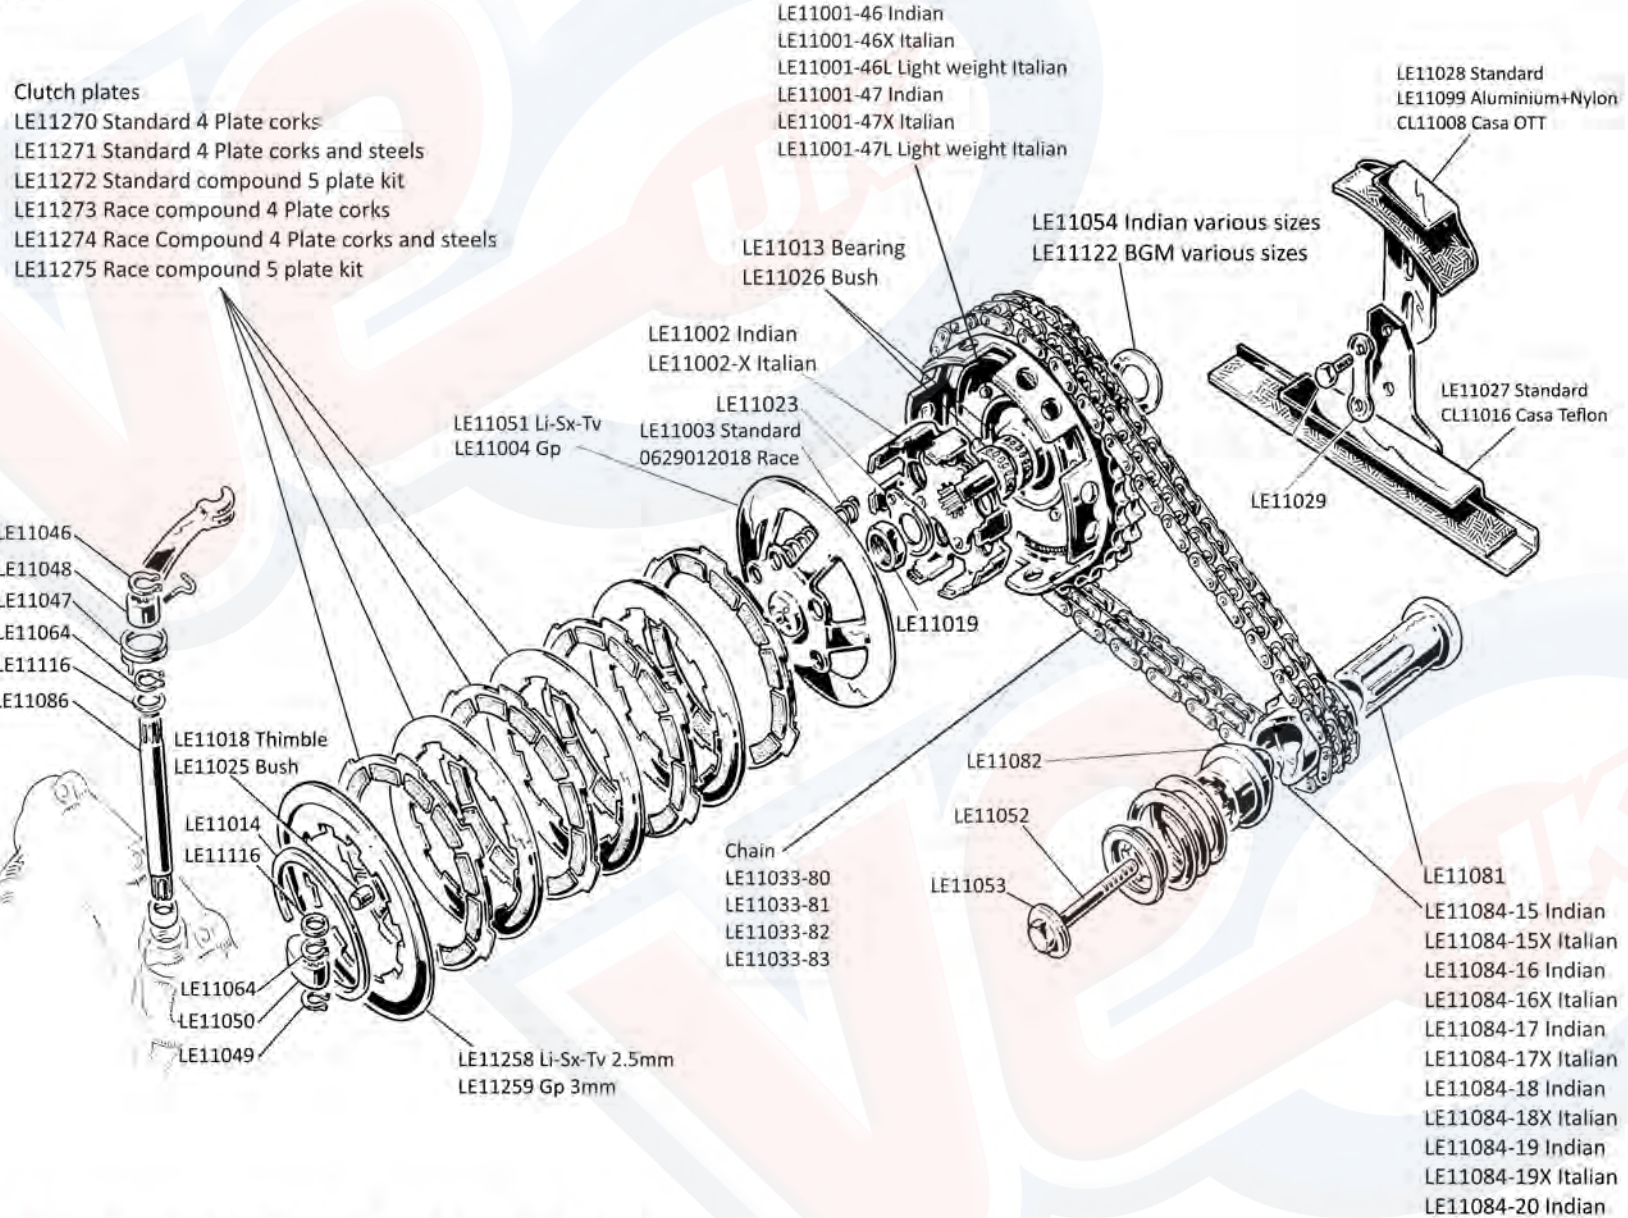

click **HERE** to return to our Contents Page