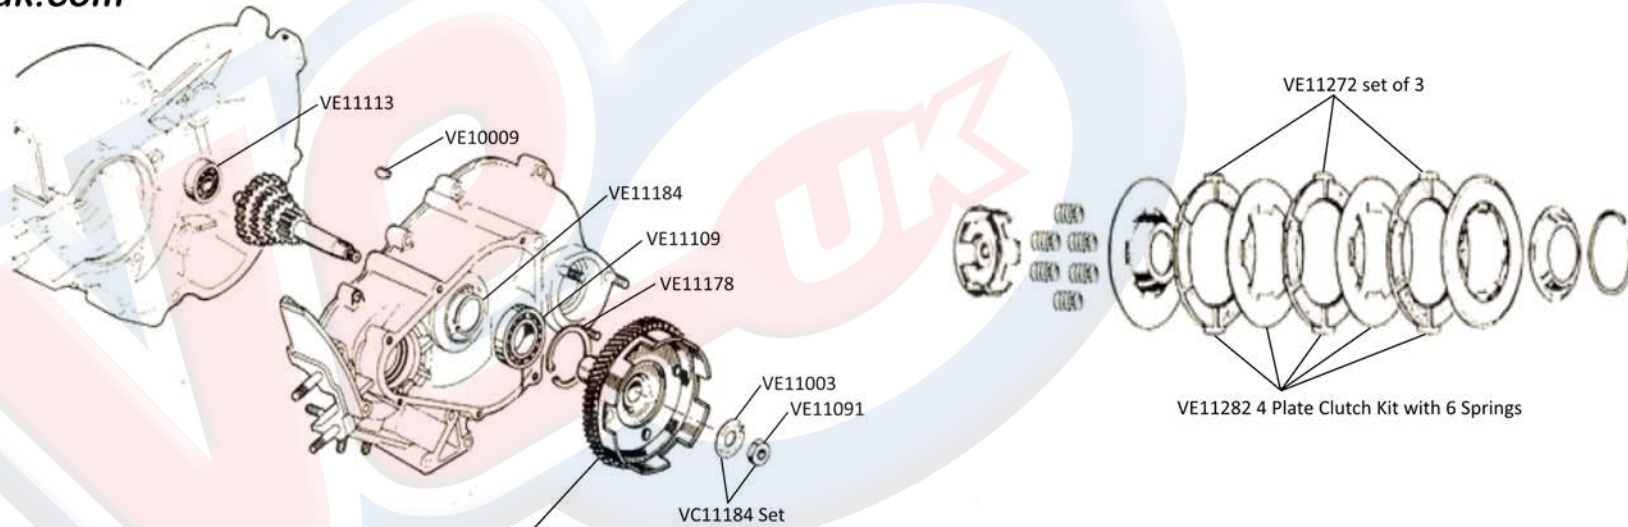

apé

Crank & Crankcase

click [HERE](#) to return to our Contents Page

Cylinder & Piston

click **HERE** to return to our Contents Page

- VE11163 18/67 - 3.72 to 1 Ratio
- VE11116 24/72 - 3.00 to 1 Ratio
- VE11061 22/63 - 2.86 to 1 Ratio
- VE11115 27/69 - 2.55 to 1 Ratio
- VE11059 29/68 - 2.34 to 1 Ratio