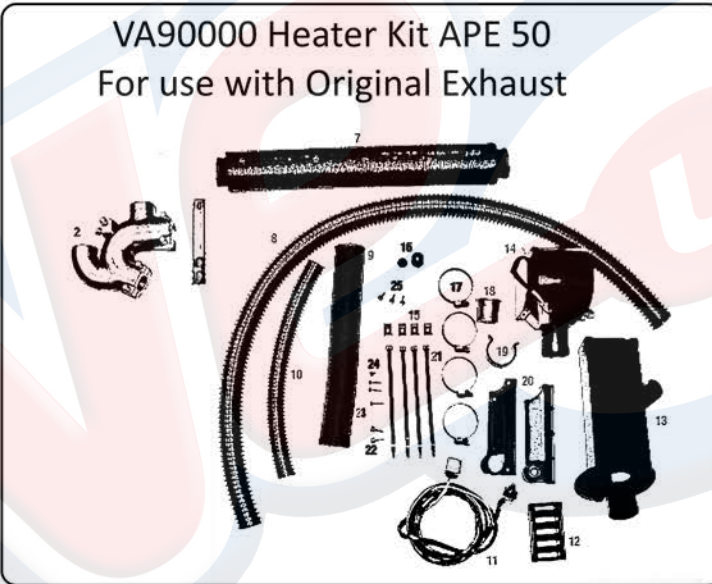

VE11169 Complete 4 Plate Clutch Unit

Carb & Exhaust

click **HERE** to return to our Contents Page

click **HERE** to return to our Contents Page

Heater Kits

VA90000 Heater Kit APE 50
For use with Original Exhaust