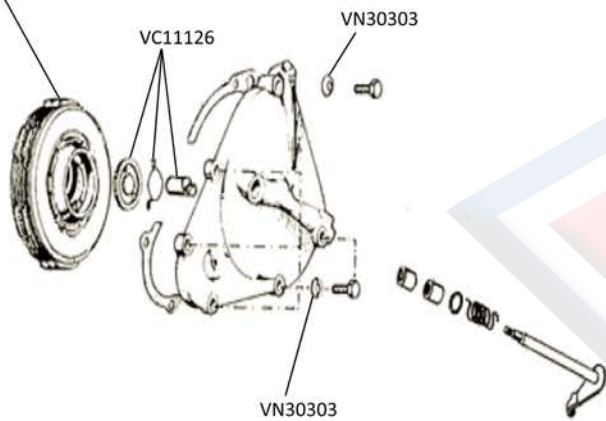

VE11169 Complete 4 Plate Clutch Unit