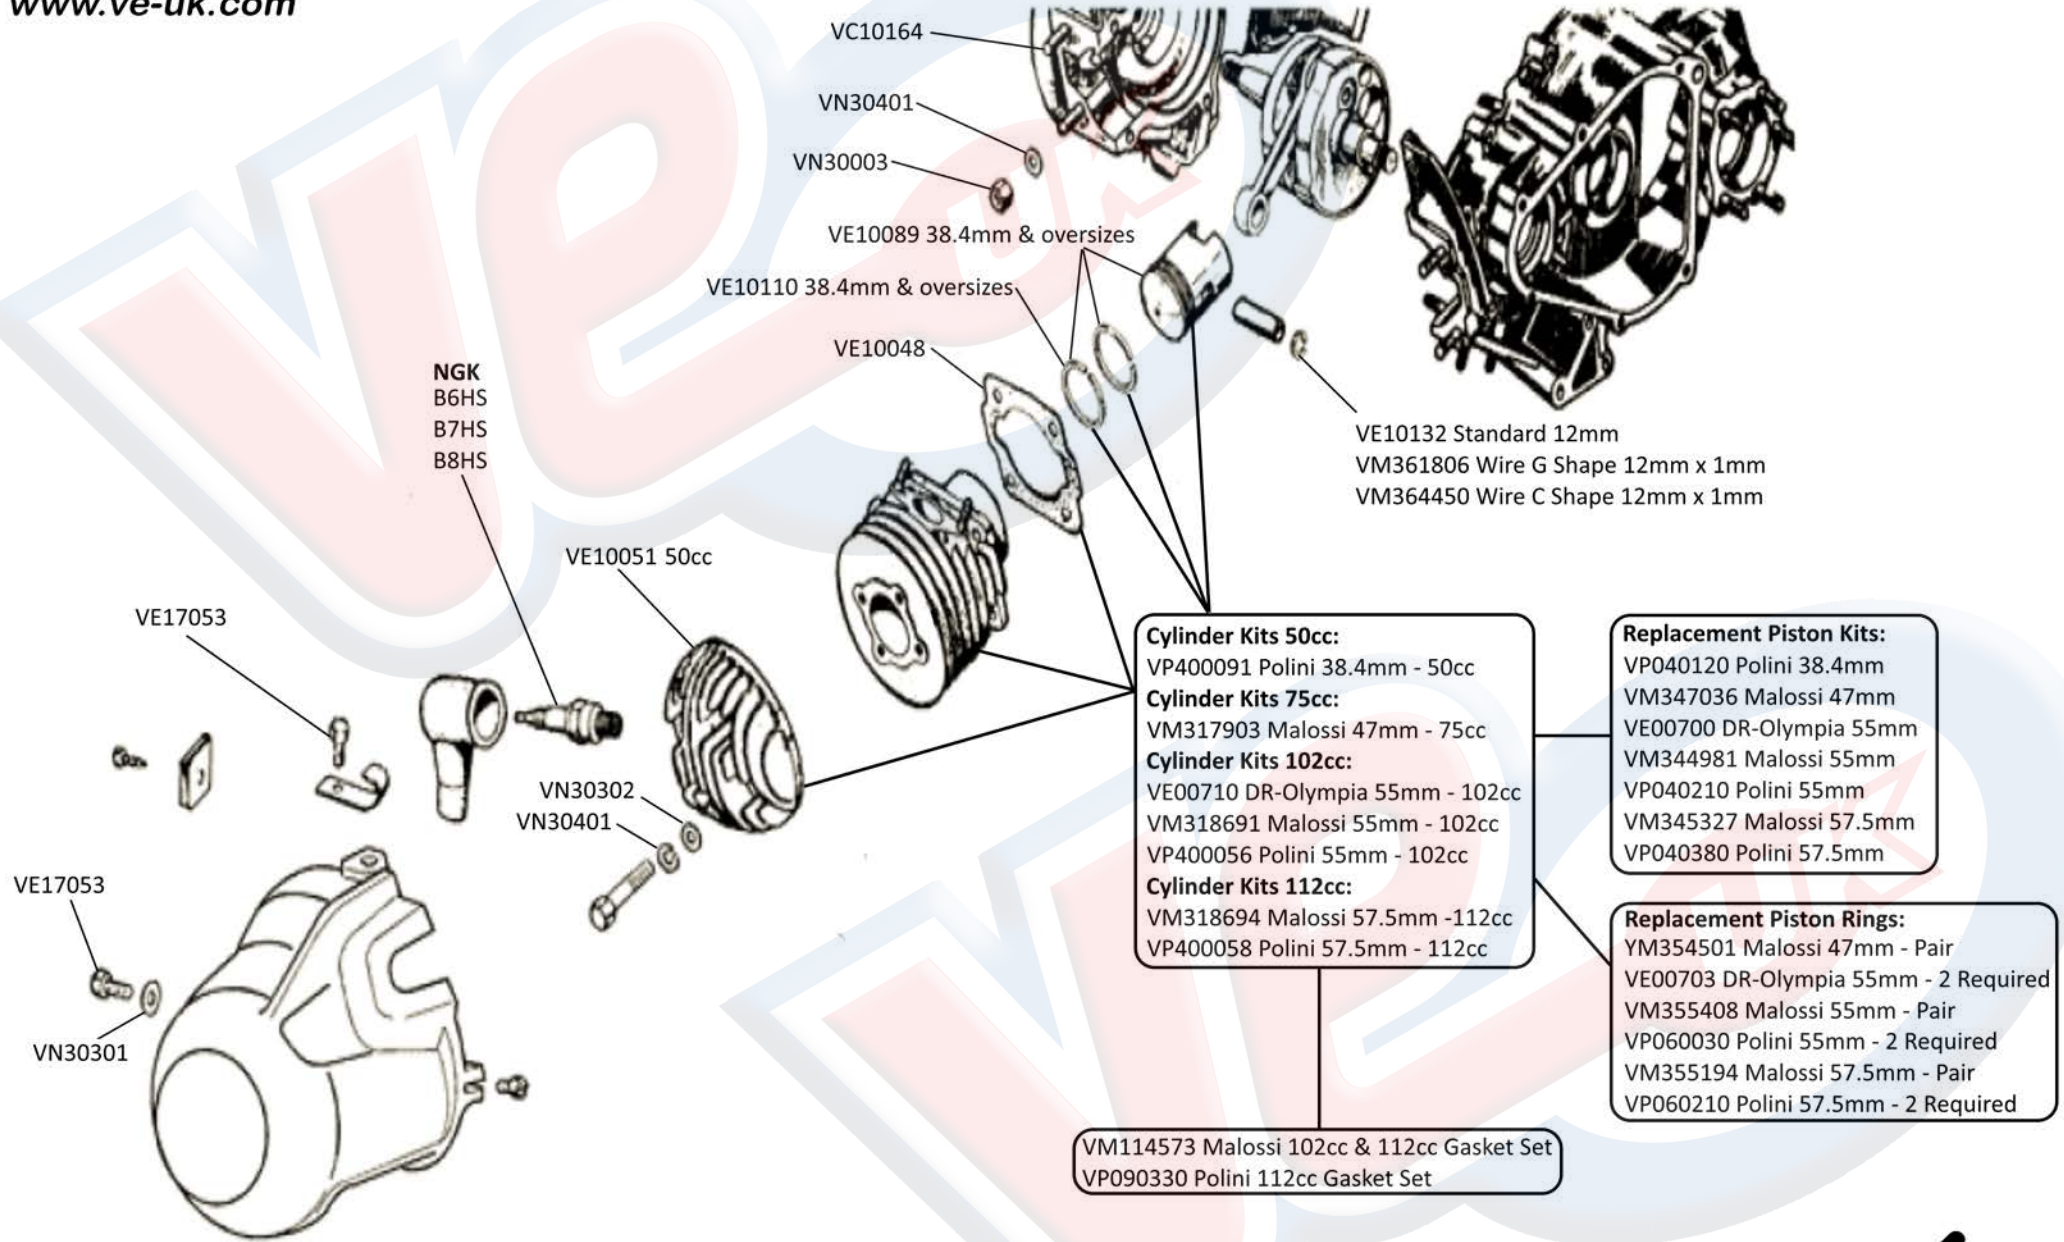

Direct links - click any page below

3: Crank & Crankcase

4: Cylinder & Piston

5: Gearbox & Clutch

6: Carb & Exhaust

7: Electrical

8: Heater Kits

9: Ape' TM200 Cylinder

Make a note of the VE part numbers you require and click **HERE to be taken direct to our Ape' parts section online.**

Alternatively click the VE logo (top left) on any page to be redirected to the Ape' parts section online.

apé

Crank & Crankcase

click [HERE](#) to return to our Contents Page

Cylinder & Piston

click **HERE** to return to our Contents Page

- VE11163 18/67 - 3.72 to 1 Ratio
- VE11116 24/72 - 3.00 to 1 Ratio
- VE11061 22/63 - 2.86 to 1 Ratio
- VE11115 27/69 - 2.55 to 1 Ratio
- VE11059 29/68 - 2.34 to 1 Ratio