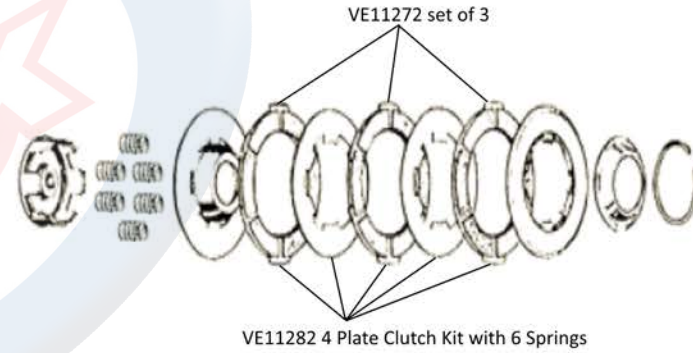

apé

Crank & Crankcase

click [HERE](#) to return to our Contents Page

Cylinder & Piston

click **HERE** to return to our Contents Page

- VE11163 18/67 - 3.72 to 1 Ratio
- VE11116 24/72 - 3.00 to 1 Ratio
- VE11061 22/63 - 2.86 to 1 Ratio
- VE11115 27/69 - 2.55 to 1 Ratio
- VE11059 29/68 - 2.34 to 1 Ratio