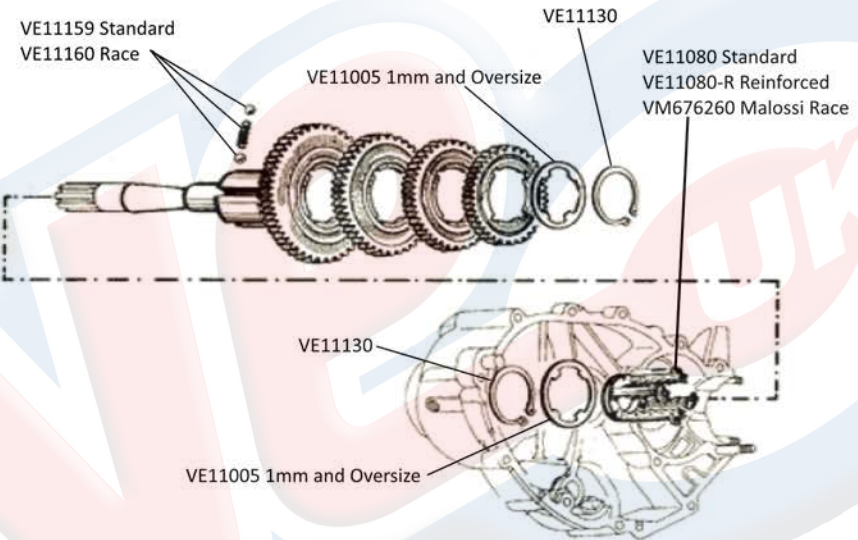

apé

Crank & Crankcase

click [HERE](#) to return to our Contents Page

Cylinder & Piston

click **HERE** to return to our Contents Page

- VE11163 18/67 - 3.72 to 1 Ratio
- VE11116 24/72 - 3.00 to 1 Ratio
- VE11061 22/63 - 2.86 to 1 Ratio
- VE11115 27/69 - 2.55 to 1 Ratio
- VE11059 29/68 - 2.34 to 1 Ratio

VE11169 Complete 4 Plate Clutch Unit

Carb & Exhaust

click **HERE** to return to our Contents Page

click **HERE** to return to our Contents Page

Heater Kits

VA90000 Heater Kit APE 50
For use with Original Exhaust