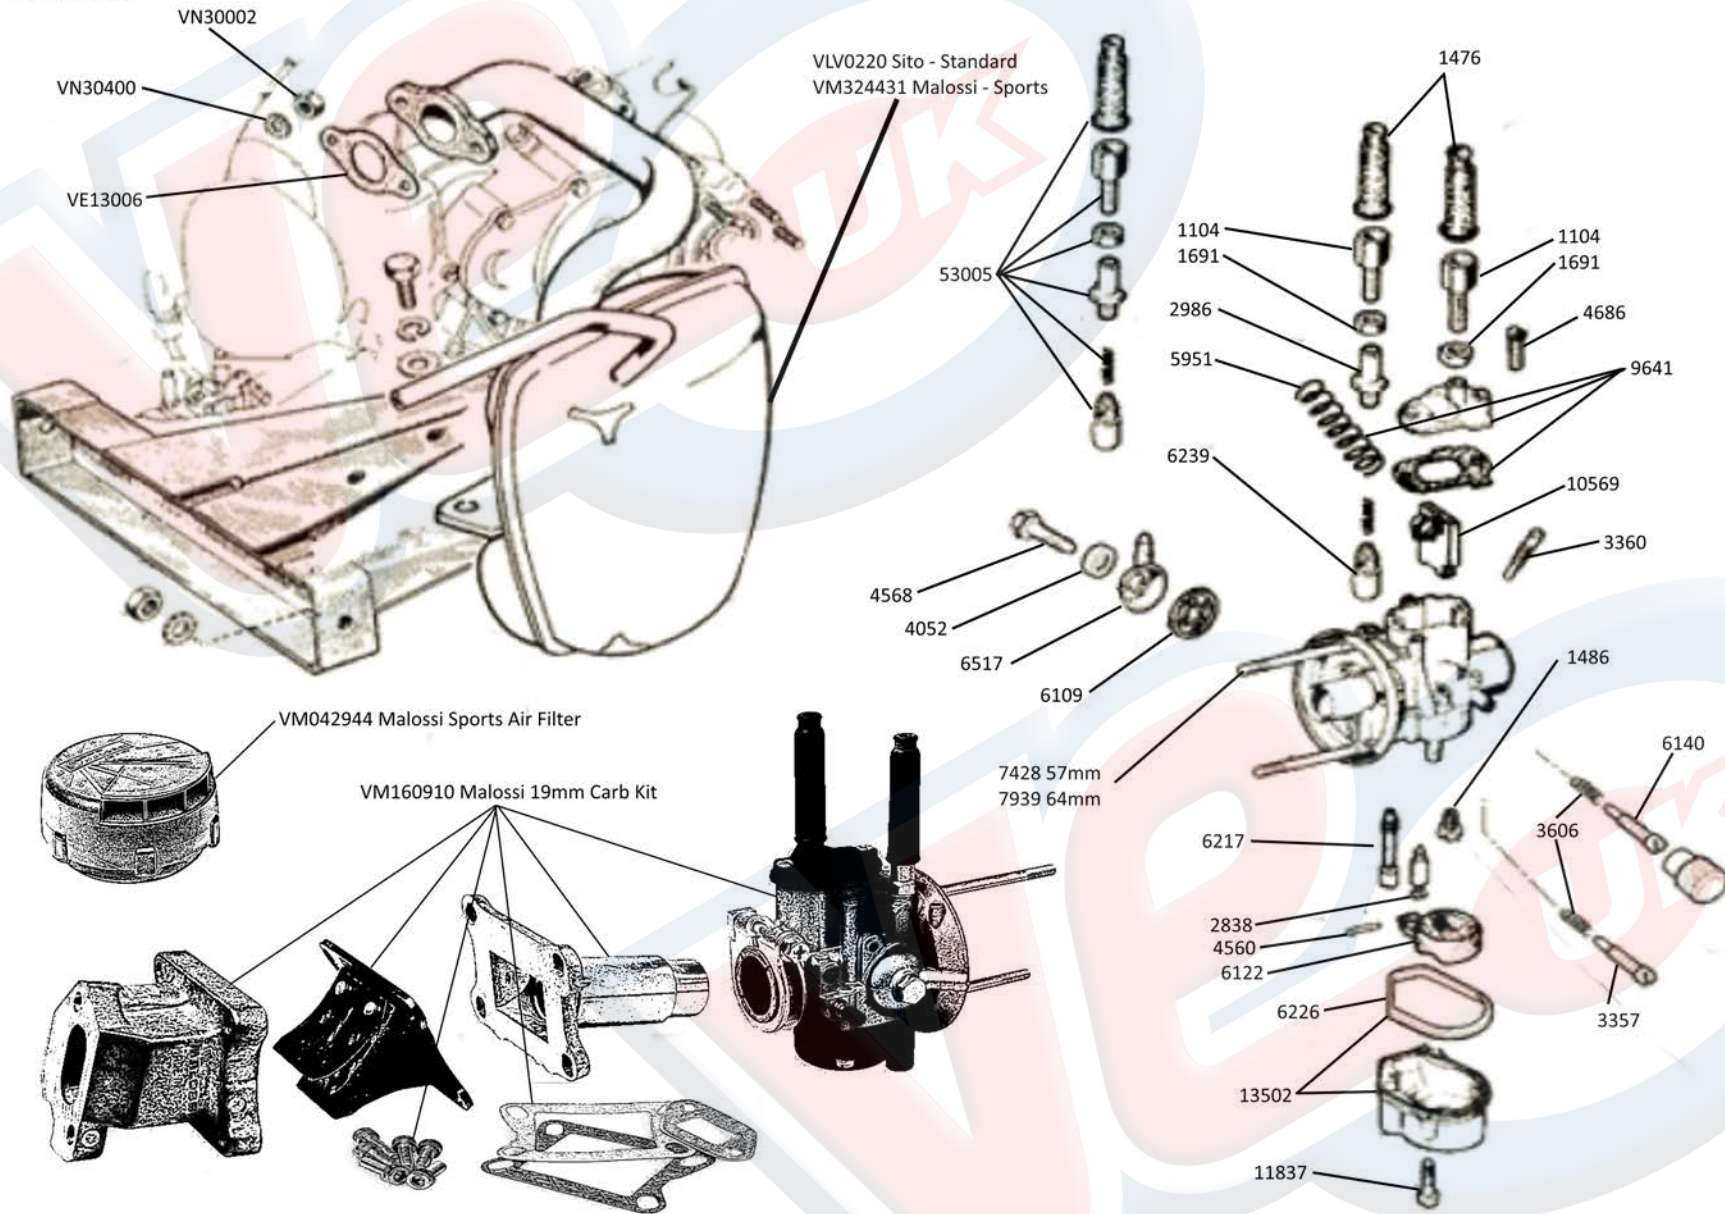

apé

Crank & Crankcase

click [HERE](#) to return to our Contents Page

Cylinder & Piston

click **HERE** to return to our Contents Page

- VE11163 18/67 - 3.72 to 1 Ratio
- VE11116 24/72 - 3.00 to 1 Ratio
- VE11061 22/63 - 2.86 to 1 Ratio
- VE11115 27/69 - 2.55 to 1 Ratio
- VE11059 29/68 - 2.34 to 1 Ratio

VE11169 Complete 4 Plate Clutch Unit

Carb & Exhaust

click **HERE** to return to our Contents Page

click **HERE** to return to our Contents Page

Heater Kits

VA90000 Heater Kit APE 50
For use with Original Exhaust