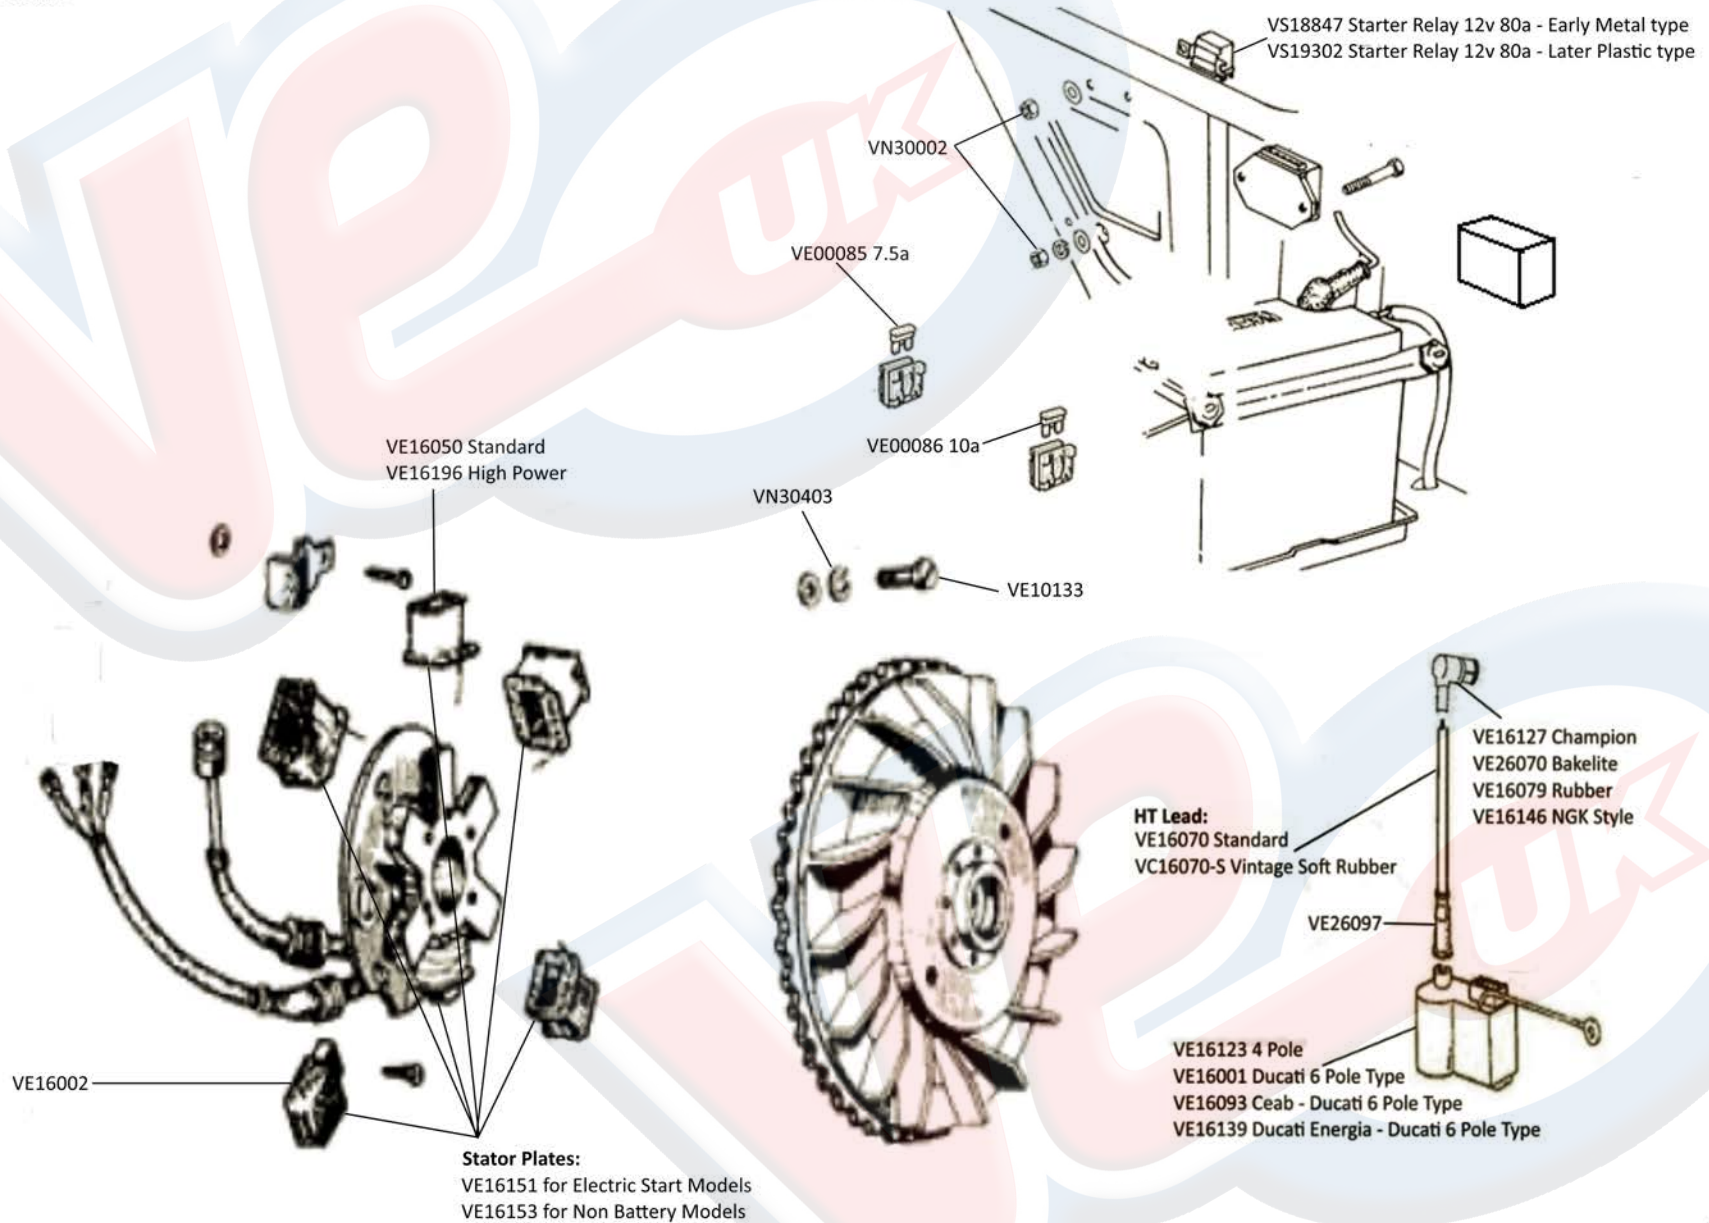

click **HERE** to return to our Contents Page