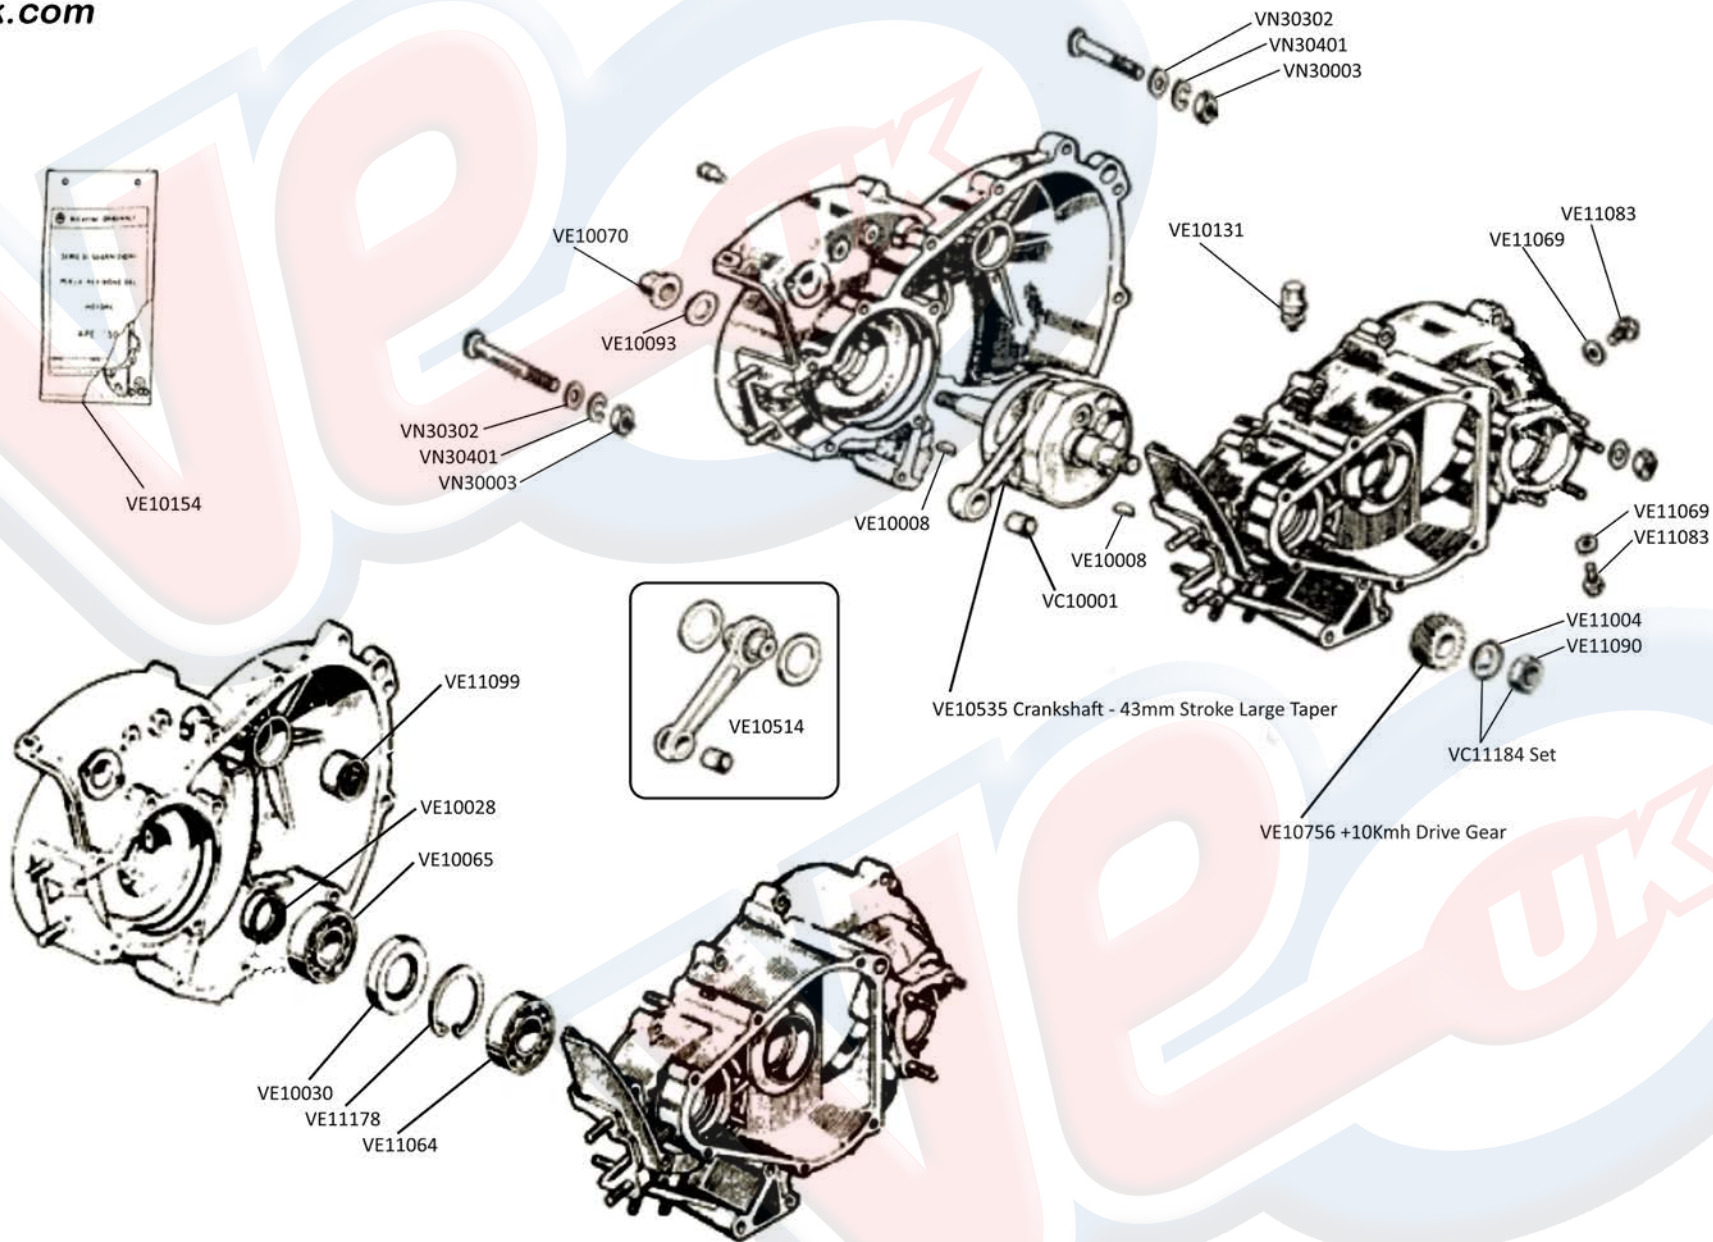

Direct links - click any page below

3: Crank & Crankcase

4: Cylinder & Piston

5: Gearbox & Clutch

6: Carb & Exhaust

7: Electrical

8: Heater Kits

9: Ape' TM200 Cylinder

apé

Crank & Crankcase

click [HERE](#) to return to our Contents Page

Cylinder & Piston

click **HERE** to return to our Contents Page

- VE11163 18/67 - 3.72 to 1 Ratio
- VE11116 24/72 - 3.00 to 1 Ratio
- VE11061 22/63 - 2.86 to 1 Ratio
- VE11115 27/69 - 2.55 to 1 Ratio
- VE11059 29/68 - 2.34 to 1 Ratio