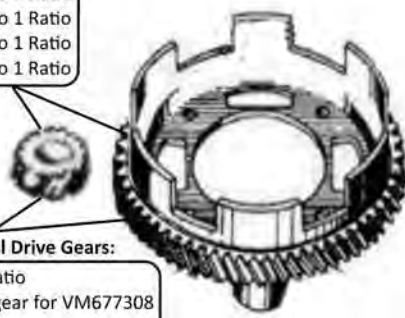

VE11282 4 Plate Clutch Kit with Springs
VM526523 Malossi Sport 3 Plate Clutch Kit
VM526524 Malossi MHR 4 Plate Clutch Kit
VM526525 Malossi MHR Team 4 Plate Clutch Kit

Clutch Units:
50,90,100,125,PKS,PKXL
VE11054 Standard 3 Plate Single Spring type
VE11158 24 Spring Carbon 4 Plate
PK FL2
VE11169 6 Spring 4 Plate

Malossi Gear Kits and Optional Drive Gears:
VM677308 24/72 - 3.00 to 1 Ratio
VM677276 Optional 23 tooth gear for VM677308
VM677277 Optional 25 tooth gear for VM677308
VM676313 27-69 - 2.55 to 1 Ratio
VM677267 Optional 26 tooth gear for VM676313
VM677268 Optional 28 tooth gear for VM676313