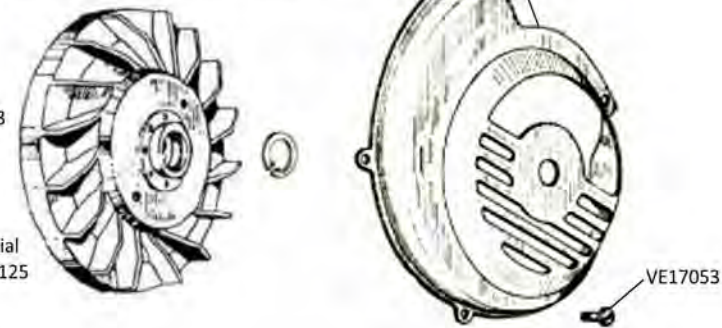

www.ve-uk.com

Electronic Ignition Kits for Small Taper Cranks:
Malossi Vespower/Pinasco Flytech
VM556952 1.2kg - VE10753 1.1kg - 50 Special
VM556951 1.2kg - VE10752 1.4kg - 90,100,125
VE10751 0.8kg - 90,100,125

Electronic Ignition Kits for Large Taper Cranks:
Malossi Vespower/Pinasco Flytech
VM556955 1.2kg - VE10750 1.4kg - 90,100,125
- VE10749 1.1kg - 90,100,125
VM556958 0.9kg - VE10748 0.8kg - 90,100,125

VC10082 50,90,100,125 - Painted
VC17005 50,90,100,125 - Chrome
VE17005-SS 50,90,100,125 - Stainless Steel
VC10082-CB 50,90,100,125 - Carbon Fibre Look
VE10071 PK - Painted

ET3, PK, P125ETS

click **HERE** to return to our Contents Page