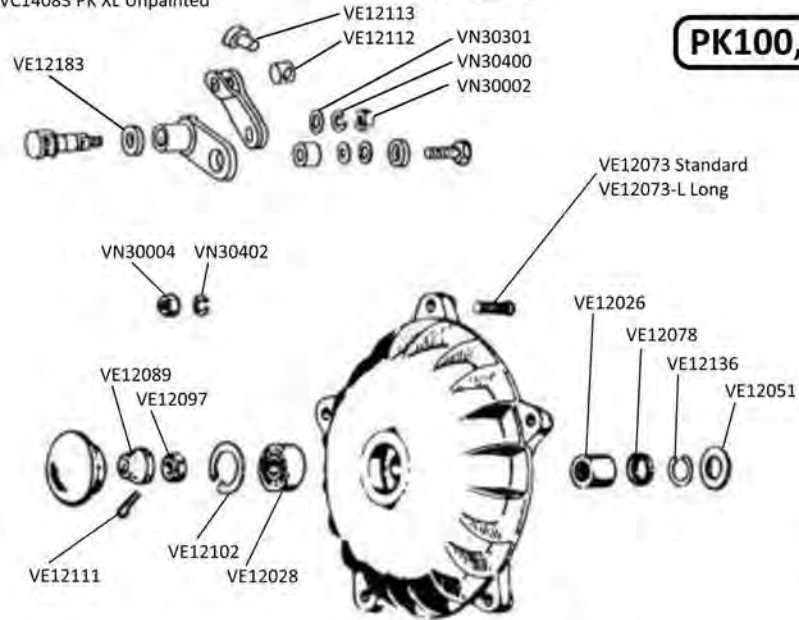

PK100,PK125,P125ETS