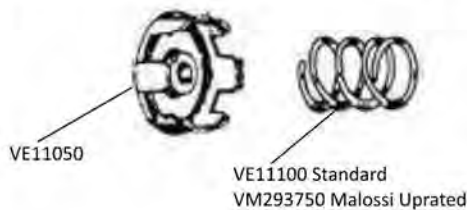

50,90,100,125-PKS,PKXL Single Spring Clutch