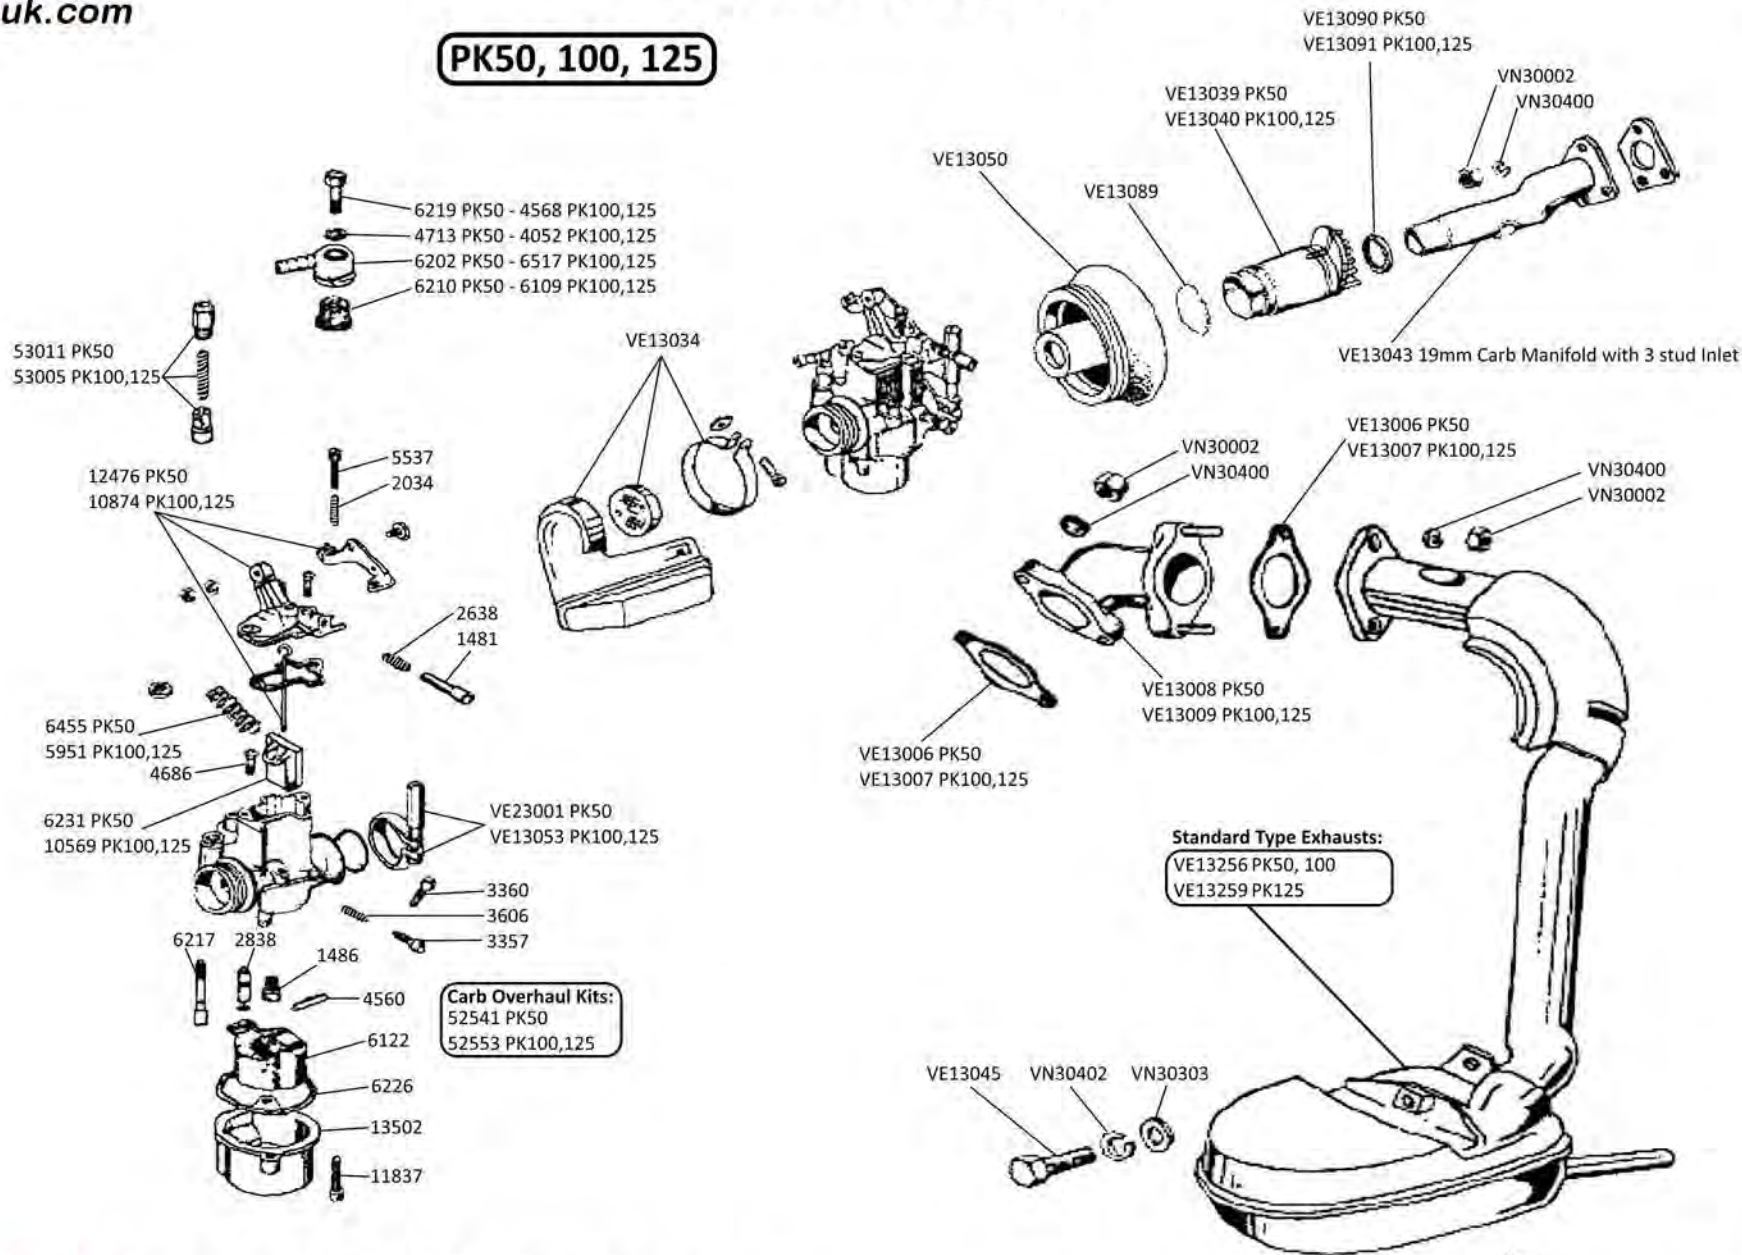

PK50, 100, 125

click **HERE** to return to our Contents Page