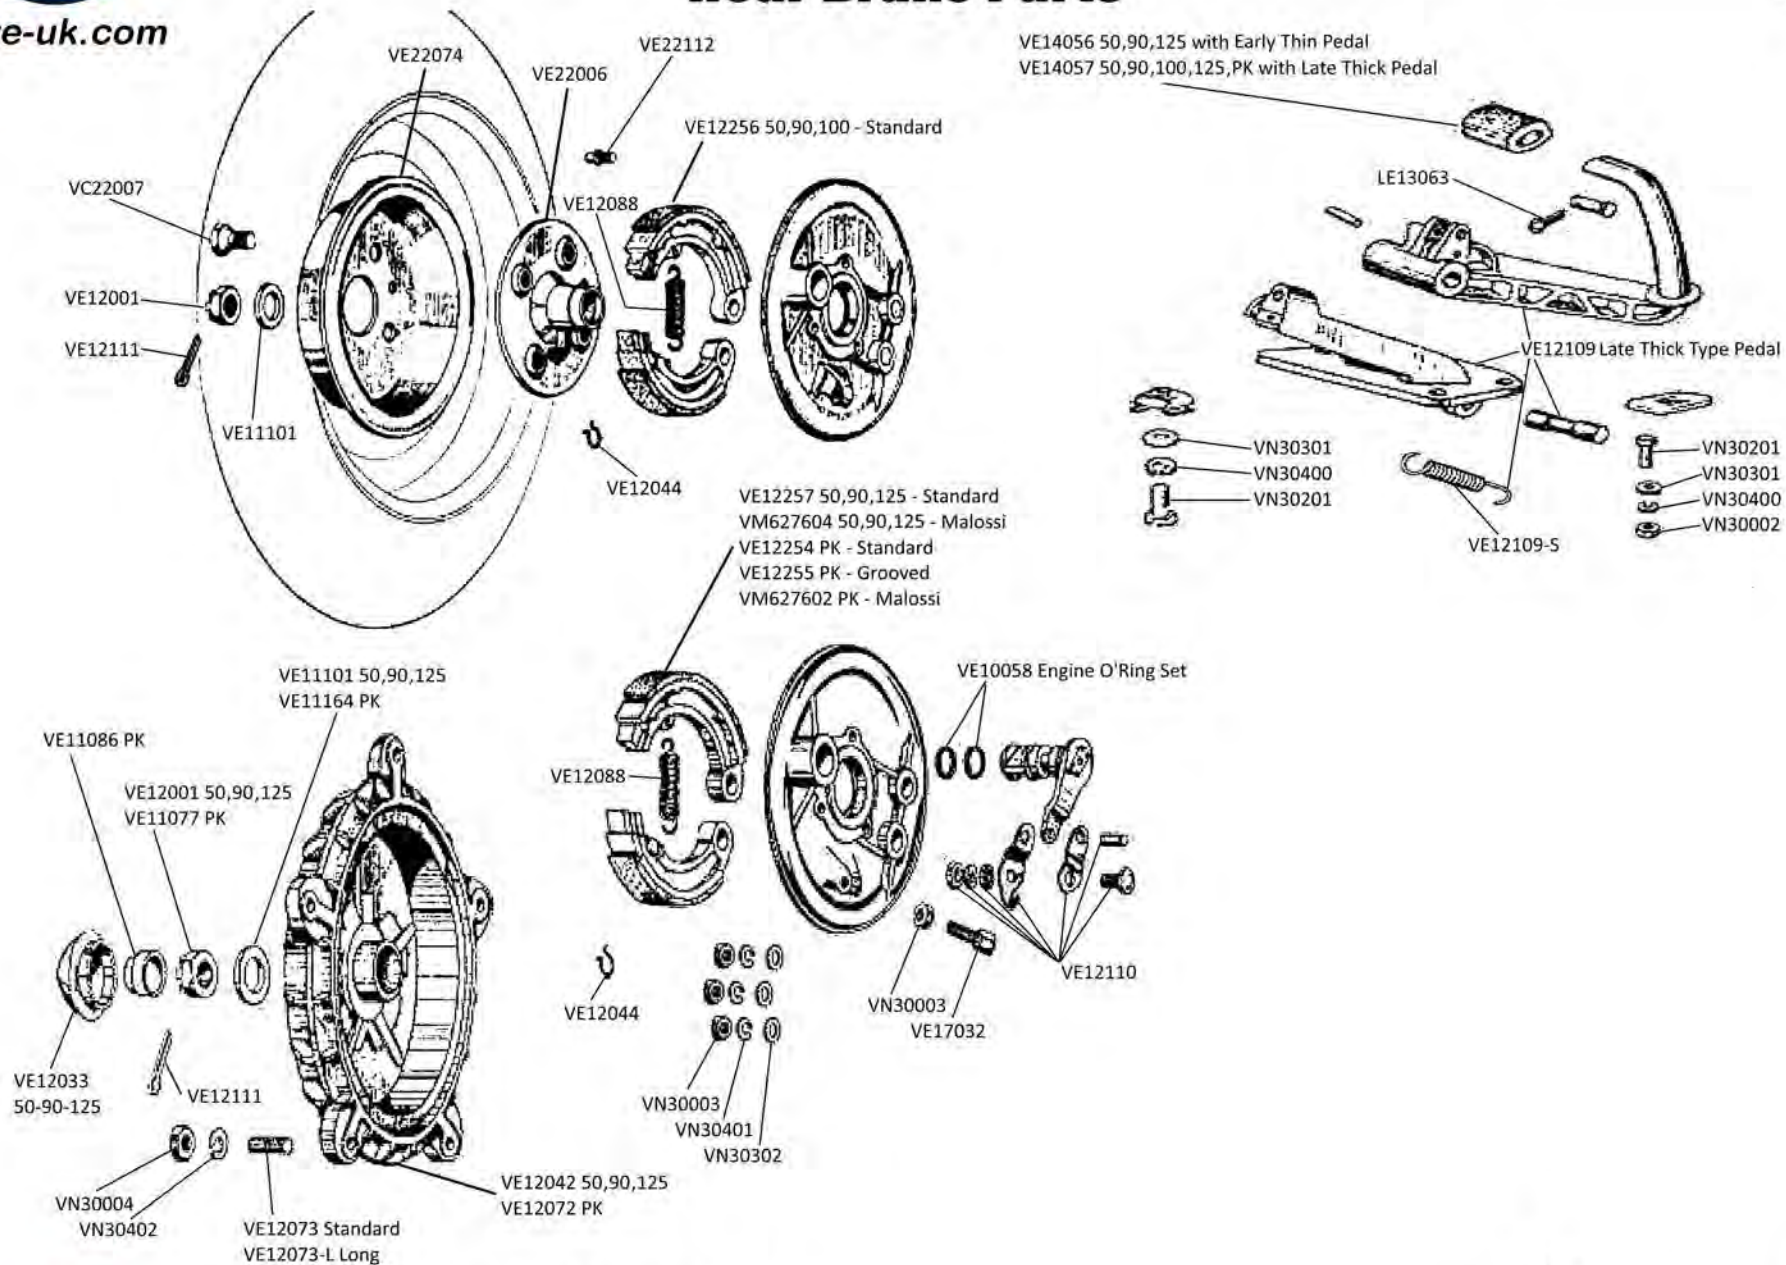

click **HERE** to return to our Contents Page