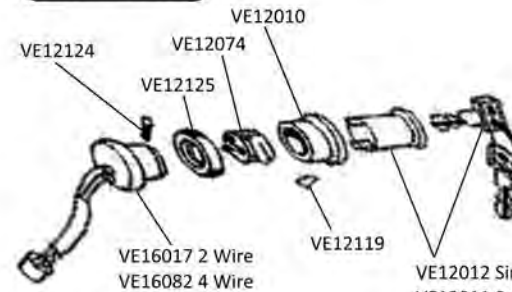

VE12124 VE12010
VE12074 VE12125
VE16017 2 Wire
VE16082 4 Wire
VE12119
VE12012 Single
VE12011 Set of 3 - PKXL
VE12080 Set of 5 - PKS

VC14144 "PK50S"
VE14145 "PK125S"
VE14207 "PK50XL"
VE14204 PKS
VE12012 Single
VE12011 Set of 3 - PKXL
VE12080 Set of 5 - PKS

VE14110 Left - PKS
VE14076 Left - PKXL