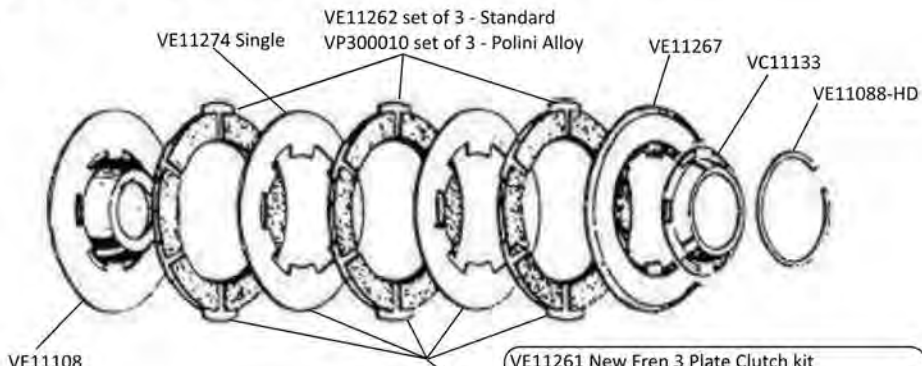

VE11261 3 Plate Clutch Kit
VE11263 4 Plate Clutch Kit with Spring
VE11263-R Race 4 Plate Clutch Kit with Spring