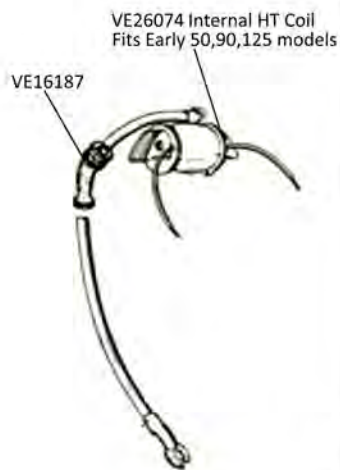

www.ve-uk.com

Electronic Ignition Kits for Small Taper Cranks:
Malossi Vespower/Pinasco Flytech
VM556952 1.2kg - VE10753 1.1kg - 50 Special
VM556951 1.2kg - VE10752 1.4kg - 90,100,125
VE10751 0.8kg - 90,100,125

Electronic Ignition Kits for Large Taper Cranks:
Malossi Vespower/Pinasco Flytech
VM556955 1.2kg - VE10750 1.4kg - 90,100,125
- VE10749 1.1kg - 90,100,125
VM556958 0.9kg - VE10748 0.8kg - 90,100,125

VC10082 50,90,100,125 - Painted
VC17005 50,90,100,125 - Chrome
VE17005-SS 50,90,100,125 - Stainless Steel
VC10082-CB 50,90,100,125 - Carbon Fibre Look
VE10071 PK - Painted

ET3, PK, P125ETS

click **HERE** to return to our Contents Page