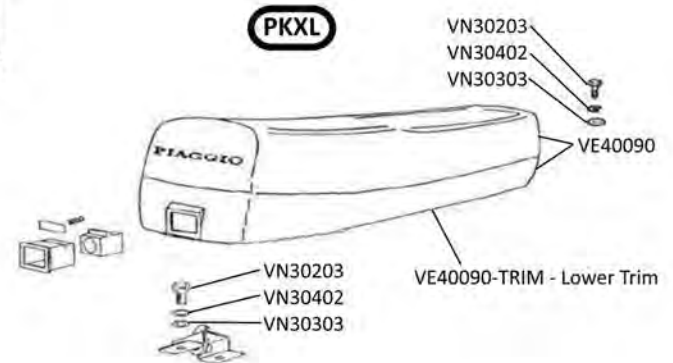

PKXL

VE40090-TRIM - Lower Trim

VN30203
VN30402
VN30303