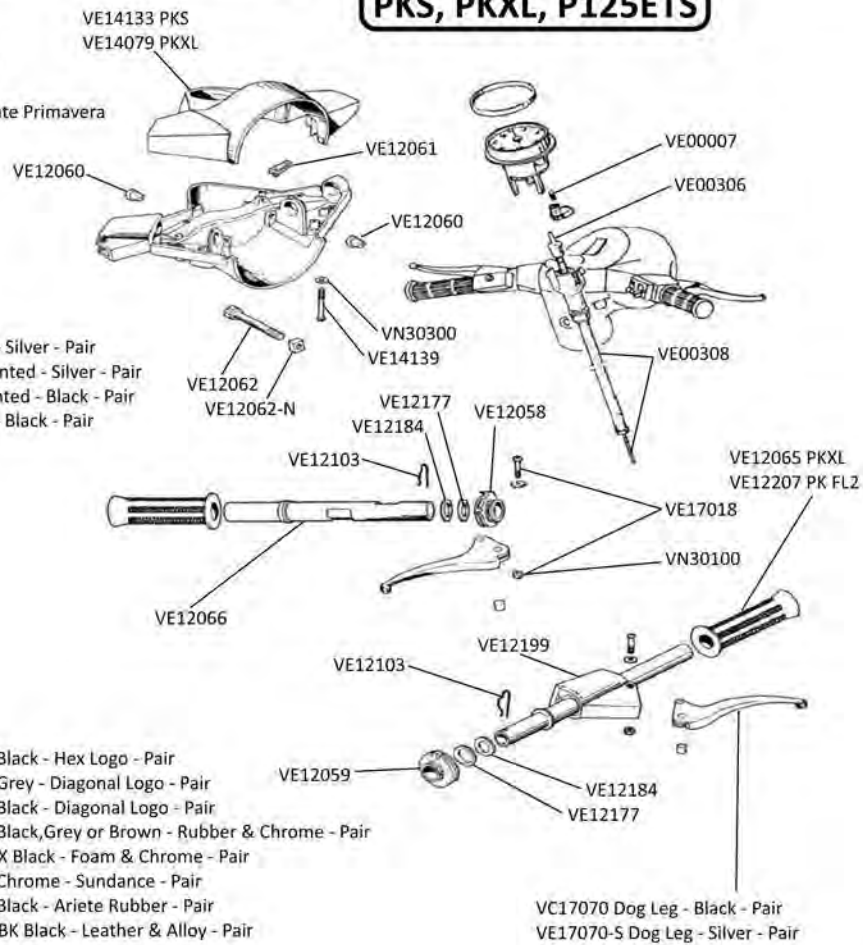

PKS, PKXL, P125ETS

VE14133 PKS
VE14079 PKXL

VE12060
VE12062
VE12062-N

VE12061
VE00007
VE00306
VE00308
VN30300
VE14139
VE12177
VE12184
VE12058
VE12103
VE12066
VE17018
VE12065 PKXL
VE12207 PK FL2
VN30100
VE12199
VE12103
VE12059
VE12184
VE12177
VC17070 Dog Leg - Black - Pair
VE17070-S Dog Leg - Silver - Pair

VE12082 Black - Hex Logo - Pair
VE22020 Grey - Diagonal Logo - Pair
VE27004 Black - Diagonal Logo - Pair
VE12150 Black,Grey or Brown - Rubber & Chrome - Pair
VE17176-X Black - Foam & Chrome - Pair
VE17092 Chrome - Sundance - Pair
VE17126 Black - Ariete Rubber - Pair
VE17327-BK Black - Leather & Alloy - Pair