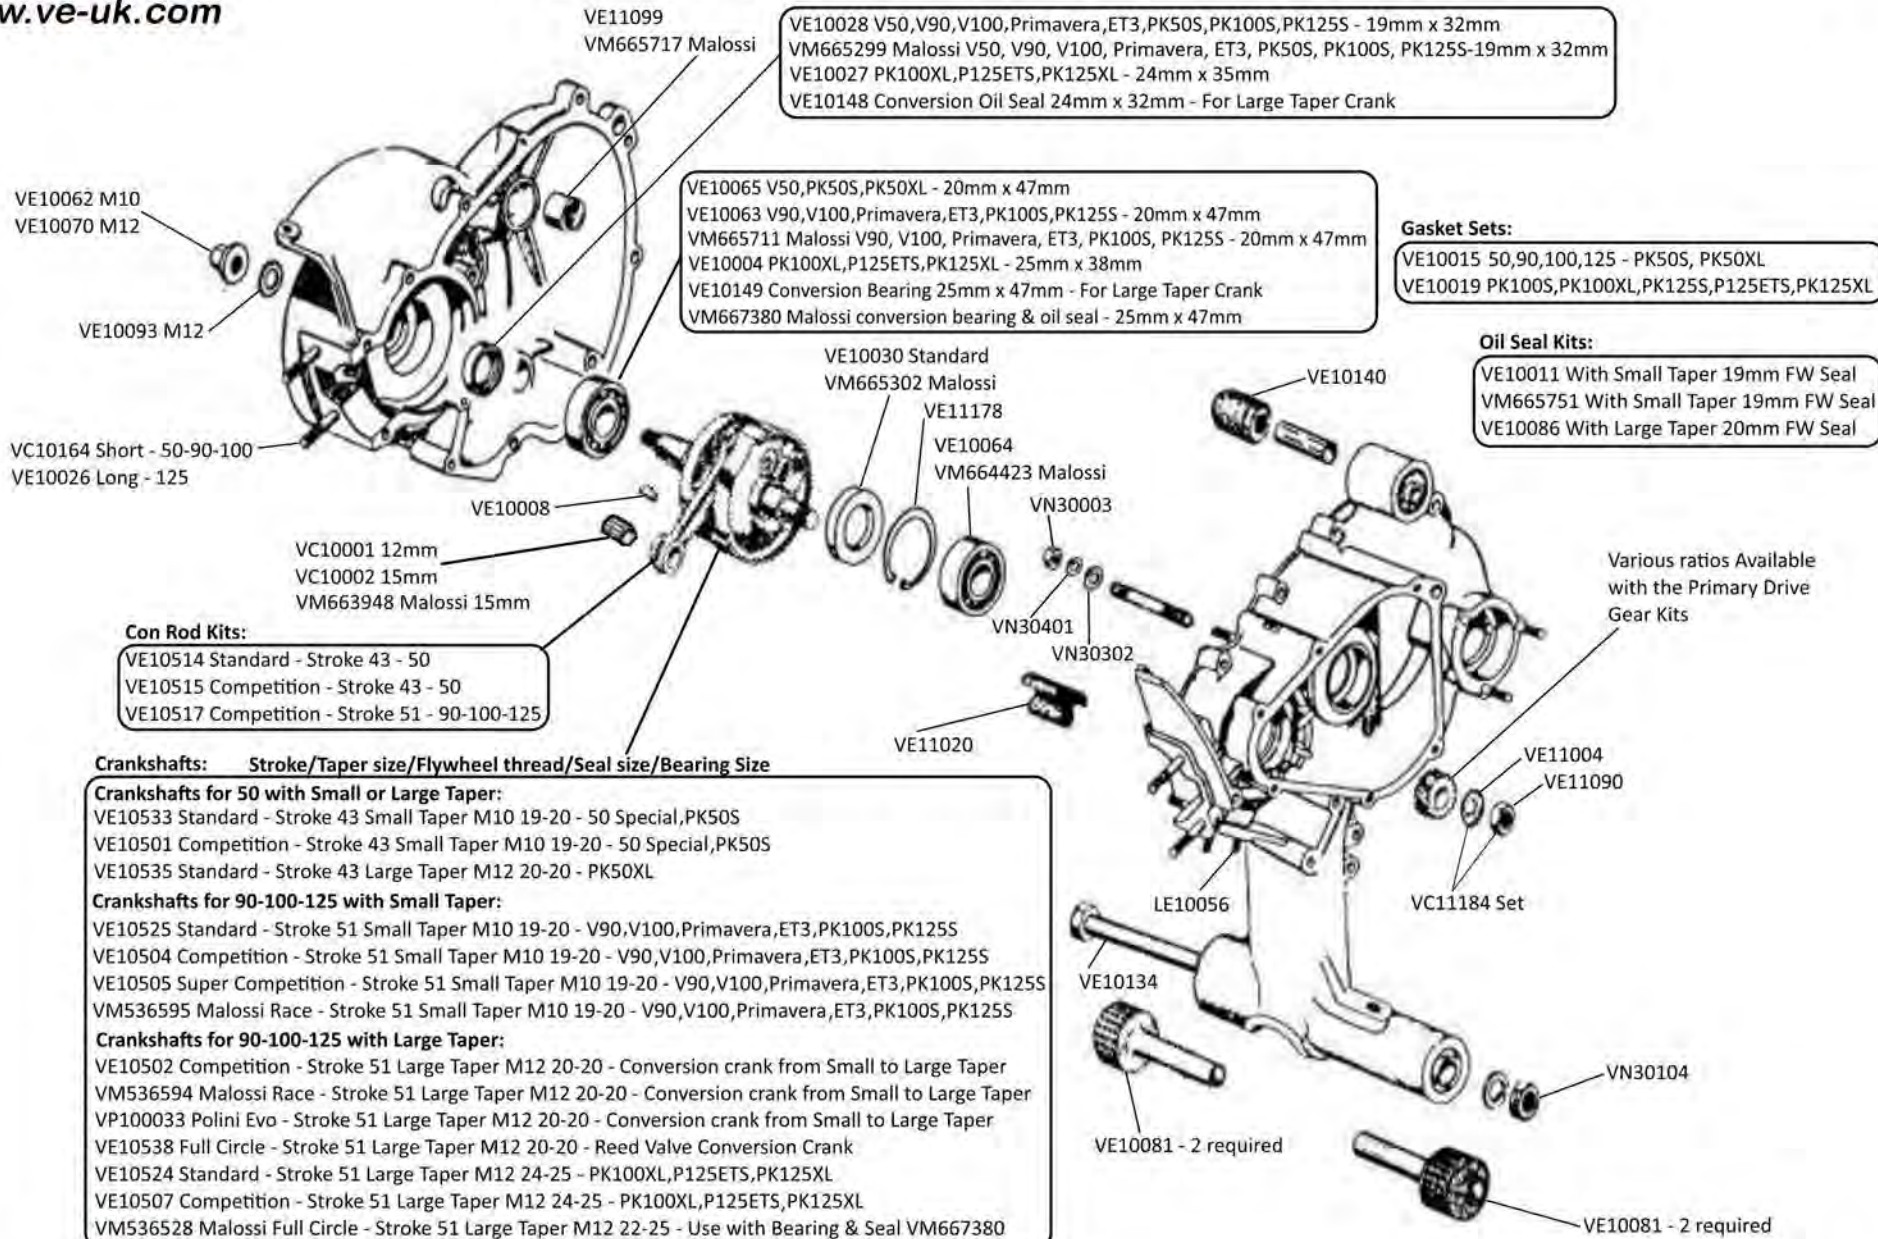

VE10028 V50,V90,V100,Primavera,ET3,PK50S,PK100S,PK125S - 19mm x 32mm
VM665299 Malossi V50, V90, V100, Primavera, ET3, PK50S, PK100S, PK125S-19mm x 32mm
VE10027 PK100XL,P125ETS,PK125XL - 24mm x 35mm
VE10148 Conversion Oil Seal 24mm x 32mm - For Large Taper Crank

VE10065 V50,PK50S,PK50XL - 20mm x 47mm
VE10063 V90,V100,Primavera,ET3,PK100S,PK125S - 20mm x 47mm
VM665711 Malossi V90, V100, Primavera, ET3, PK100S, PK125S - 20mm x 47mm
VE10004 PK100XL,P125ETS,PK125XL - 25mm x 38mm
VE10149 Conversion Bearing 25mm x 47mm - For Large Taper Crank
VM667380 Malossi conversion bearing & oil seal - 25mm x 47mm

Gasket Sets:
VE10015 50,90,100,125 - PK50S, PK50XL
VE10019 PK100S,PK100XL,PK125S,P125ETS,PK125XL

Oil Seal Kits:
VE10011 With Small Taper 19mm FW Seal
VM665751 With Small Taper 19mm FW Seal
VE10086 With Large Taper 20mm FW Seal

Con Rod Kits:
VE10514 Standard - Stroke 43 - 50
VE10515 Competition - Stroke 43 - 50
VE10517 Competition - Stroke 51 - 90-100-125

Crankshafts: Stroke/Taper size/Flywheel thread/Seal size/Bearing Size

Crankshafts for 50 with Small or Large Taper:
VE10533 Standard - Stroke 43 Small Taper M10 19-20 - 50 Special,PK50S
VE10501 Competition - Stroke 43 Small Taper M10 19-20 - 50 Special,PK50S
VE10535 Standard - Stroke 43 Large Taper M12 20-20 - PK50XL

Crankshafts for 90-100-125 with Small Taper:
VE10525 Standard - Stroke 51 Small Taper M10 19-20 - V90,V100,Primavera,ET3,PK100S,PK125S
VE10504 Competition - Stroke 51 Small Taper M10 19-20 - V90,V100,Primavera,ET3,PK100S,PK125S
VE10505 Super Competition - Stroke 51 Small Taper M10 19-20 - V90,V100,Primavera,ET3,PK100S,PK125S
VM536595 Malossi Race - Stroke 51 Small Taper M10 19-20 - V90,V100,Primavera,ET3,PK100S,PK125S

Crankshafts for 90-100-125 with Large Taper:
VE10502 Competition - Stroke 51 Large Taper M12 20-20 - Conversion crank from Small to Large Taper
VM536594 Malossi Race - Stroke 51 Large Taper M12 20-20 - Conversion crank from Small to Large Taper
VP100033 Polini Evo - Stroke 51 Large Taper M12 20-20 - Conversion crank from Small to Large Taper
VE10538 Full Circle - Stroke 51 Large Taper M12 20-20 - Reed Valve Conversion Crank
VE10524 Standard - Stroke 51 Large Taper M12 24-25 - PK100XL,P125ETS,PK125XL
VE10507 Competition - Stroke 51 Large Taper M12 24-25 - PK100XL,P125ETS,PK125XL
VM536528 Malossi Full Circle - Stroke 51 Large Taper M12 22-25 - Use with Bearing & Seal VM667380

Various ratios Available with the Primary Drive Gear Kits