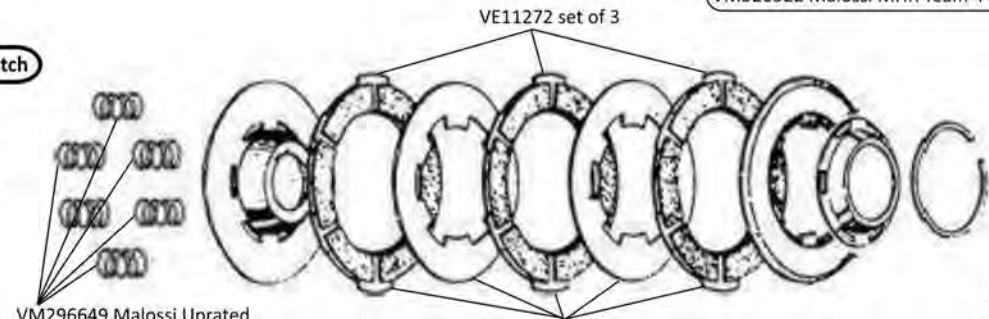

Gear Kits:
VE11163 18/67 - 3.72 to 1 Ratio
VE11116 24/72 - 3.00 to 1 Ratio
VE11061 22/63 - 2.86 to 1 Ratio
VE11115 27/69 - 2.55 to 1 Ratio
VE11059 29/68 - 2.34 to 1 Ratio