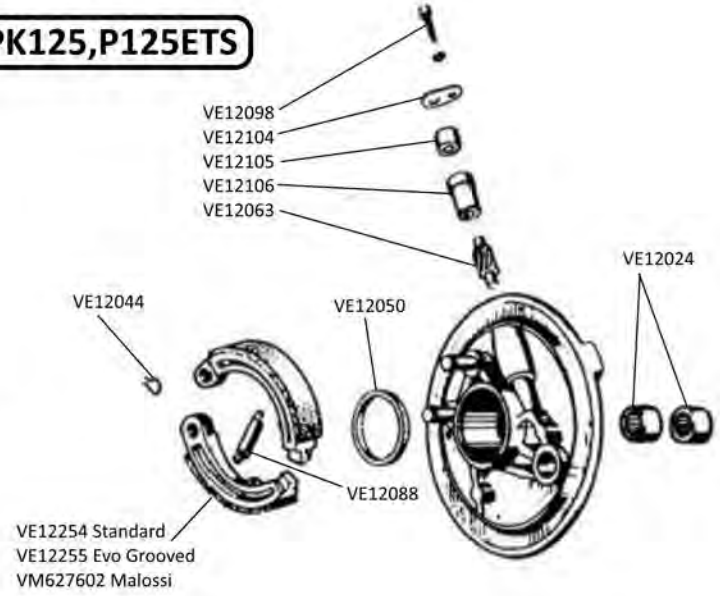

PK100,PK125,P125ETS