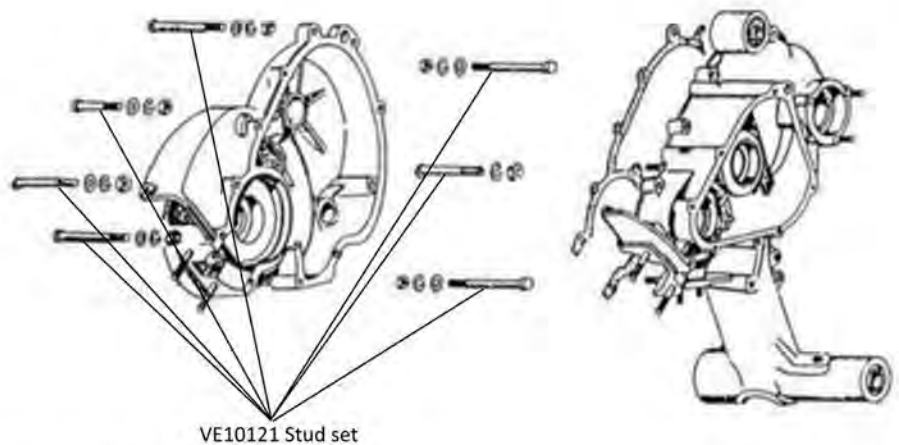

50cc see next page for Polini Cylinder
90cc no longer in production
100cc no longer in production
VE10124 Barrel & Piston 125cc

click **HERE** to return to our Contents Page