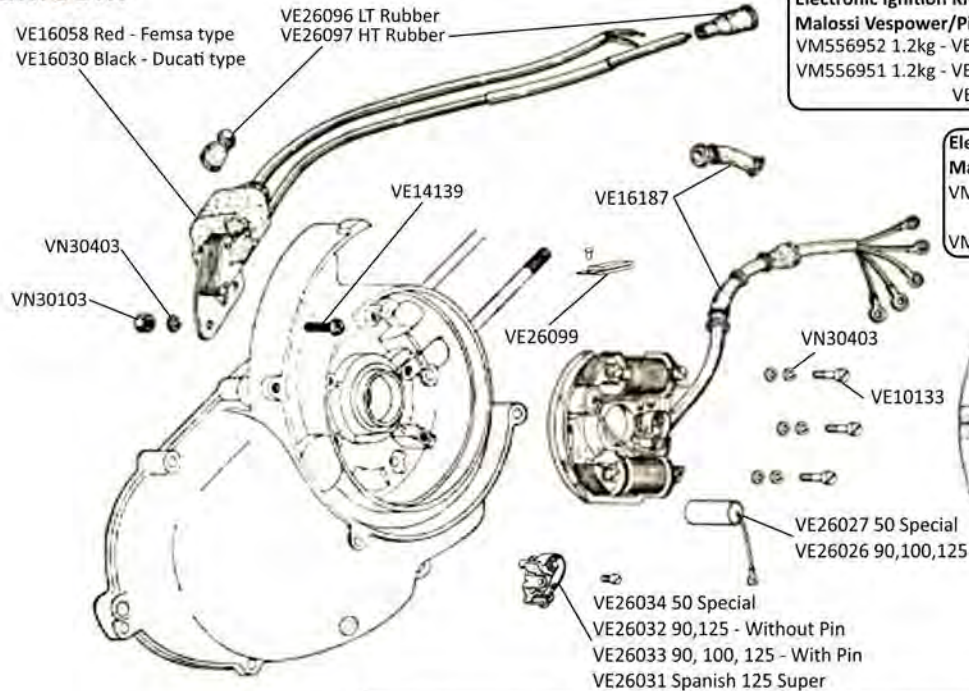

www.ve-uk.com

Electronic Ignition Kits for Small Taper Cranks:
Malossi Vespower/Pinasco Flytech
VM556952 1.2kg - VE10753 1.1kg - 50 Special
VM556951 1.2kg - VE10752 1.4kg - 90,100,125
VE10751 0.8kg - 90,100,125

Electronic Ignition Kits for Large Taper Cranks:
Malossi Vespower/Pinasco Flytech
VM556955 1.2kg - VE10750 1.4kg - 90,100,125
- VE10749 1.1kg - 90,100,125
VM556958 0.9kg - VE10748 0.8kg - 90,100,125

VC10082 50,90,100,125 - Painted
VC17005 50,90,100,125 - Chrome
VE17005-SS 50,90,100,125 - Stainless Steel
VC10082-CB 50,90,100,125 - Carbon Fibre Look
VE10071 PK - Painted