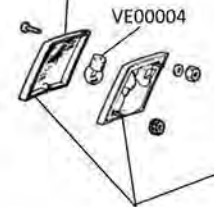

Rear Indicator Lamps:
VE16113 Left - PKS
VE16112 Right - PKS
VE16076 Left - PKXL
VE16075 Right - PKXL