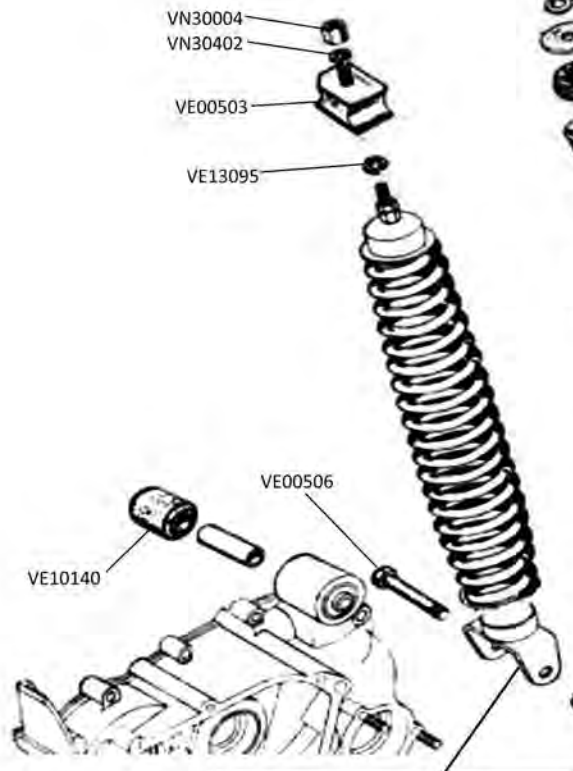

50,90,100,125 Rear Dampers:
VE00501 Standard
VE00501-Y YSS - Black
VE00501-YG YSS Gas - Silver & Black
VE00509 Adjustable - Red & White
VC00526 Carbone - Black & Red
VC00549 Carbone Alloy - Silver & Chrome
VE00542 Forsa - Black & Blue
VM464618 Malossi RS24 - Chrome & White
VE10744 Pinasco - Black & Yellow
VE00533 Sip 2.0 - Silver & Black

PK Rear