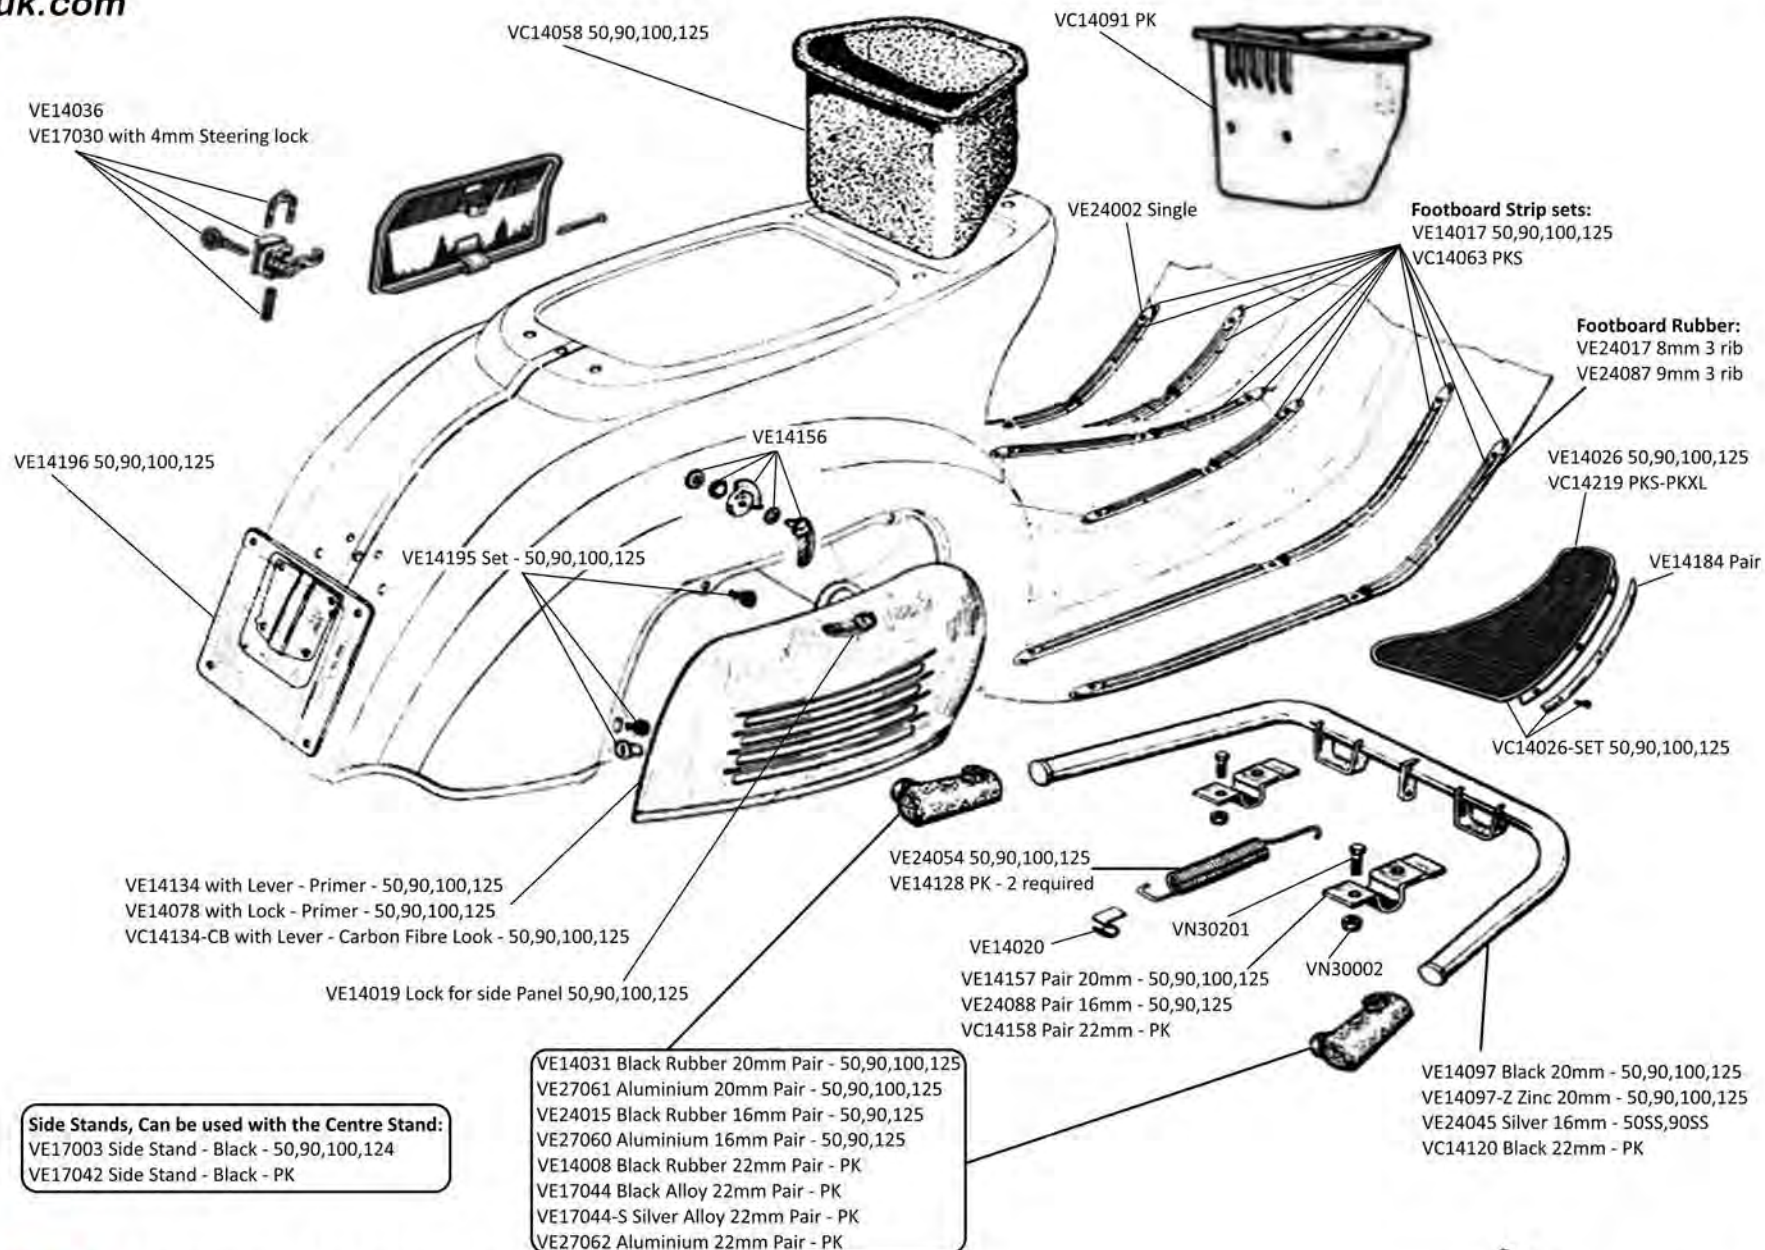

click **HERE** to return to our Contents Page