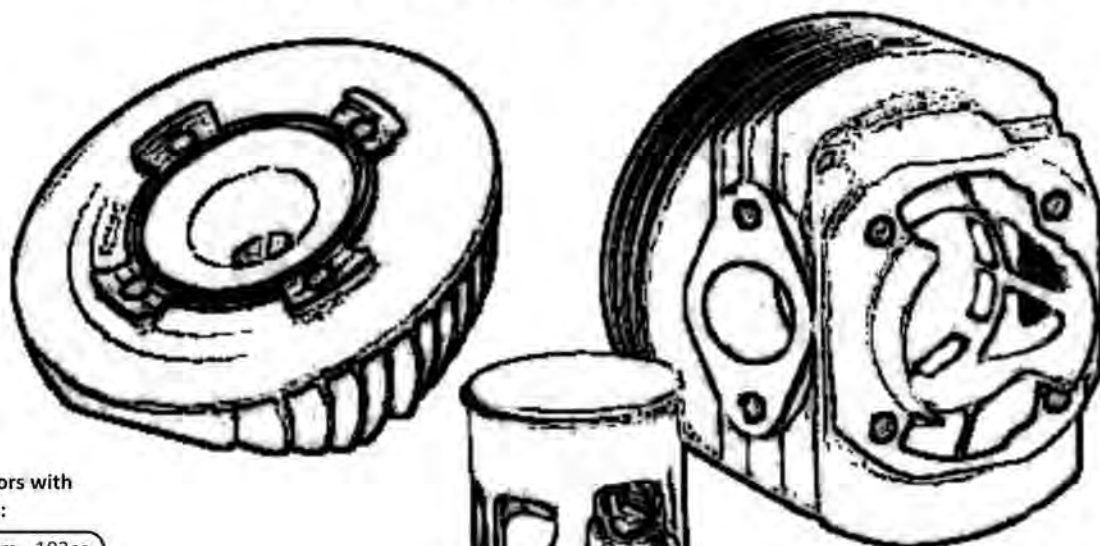

Cylinder kits for 50cc motors with short 43mm stroke cranks:

- VE00710 DR-Olympia 55mm - 102cc
- VM317903 Malossi 47mm - 75cc
- VM318691 Malossi 55mm - 102cc
- VM318694 Malossi 57.5mm - 112cc
- VP400091 Polini 38.4mm - 50cc
- VP400056 Polini 55mm - 112cc

Piston kits for above Cylinder kits:

- VE00700 DR-Olympia 55mm and Oversize
- VM347036 Malossi 47mm and Oversize
- VM344981 Malossi 55mm and Oversize
- VM345327 Malossi 57.5mm and Oversize
- VP040120 Polini 38.4mm and Oversize
- VP040210 Polini 55mm and Oversize
- VP040380 Polini 57.5mm and Oversize

Piston rings for above Cylinder Kits:

- VE00703 DR-Olympia 55mm and Oversize - 2 required
- YM354501 Malossi 47mm and Oversize - Pair
- VM355408 Malossi 55mm and Oversize - Pair
- VM355194 Malossi 57.5mm and Oversize - Pair
- VP060030 Polini 55mm and Oversize - 2 required
- VP060210 Polini 57.5mm and Oversize - 2 required

Cylinder kits for 50-90-100-125cc motors with 51mm stroke cranks:

- VE00712 DR-Olympia 57mm-Cast Iron - 135cc
- VM316326 Malossi 57.5mm-Cast Iron - 135cc
- VM315829 Malossi MHR 57.5mm-Aluminium - 135cc
- VP400050-R Polini 57mm-Cast Iron - 135cc
- VP400211 Polini Evo 57mm-Aluminium - 135cc

Piston kits for above Cylinder Kits:

- VE00701 DR-Olympia 57mm and Oversize
- VM346323 Malossi 57.5mm and Oversize
- VM346316-A Malossi MHR 57.5mm
- VP040010 Polini 57mm and Oversize
- VP040938 Polini Evo 57mm

Piston rings for above Cylinder Kits:

- VE00704 DR-Olympia 57mm and Oversize - 2 required
- VM355194 Malossi 57.5mm and Oversize - Pair
- VM355897 Malossi MHR 57.5mm - Single Ring
- VP060360 Polini 57mm and Oversize - 2 required
- VP060369 Polini Evo 57mm - 2 required