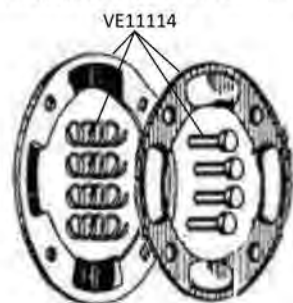

VE11282 4 Plate Clutch Kit with Springs
VM526523 Malossi Sport 3 Plate Clutch Kit
VM526524 Malossi MHR 4 Plate Clutch Kit
VM526525 Malossi MHR Team 4 Plate Clutch Kit

Clutch Units:
50,90,100,125,PKS,PKXL
VE11054 Standard 3 Plate Single Spring type
VE11158 24 Spring Carbon 4 Plate
PK FL2
VE11169 6 Spring 4 Plate

Malossi Gear Kits and Optional Drive Gears:
VM677308 24/72 - 3.00 to 1 Ratio
VM677276 Optional 23 tooth gear for VM677308
VM677277 Optional 25 tooth gear for VM677308
VM676313 27-69 - 2.55 to 1 Ratio
VM677267 Optional 26 tooth gear for VM676313
VM677268 Optional 28 tooth gear for VM676313