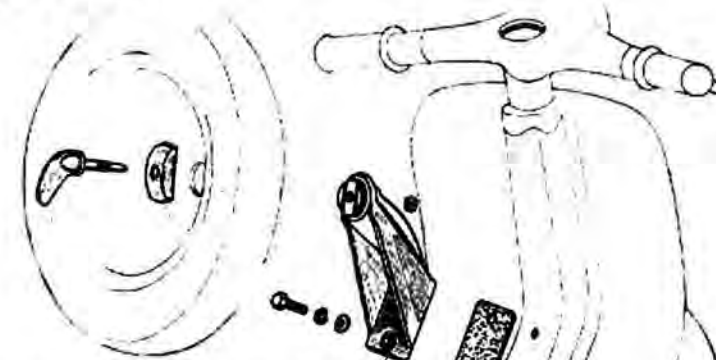

- C300X10CC Continental Classic 50J - Tube Only
- C300X10K62WW Continental K62 50J - Tube Only - White Wall
- C300X10TW Continental Twist 50M - Tube/Tubeless
- D300X10SS-J Dunlop ScootSmart 42J - Tube/Tubeless
- TN251159 Duro Racing DM1056 42J - Tube/Tubeless
- K300X10WW Kenda 42J - Tube Only - White Wall
- MS83300X10 Michelin S83 42J - Tube/Tubeless
- MS1300X10 Michelin S1 50J - Tube/Tubeless
- SA300X10MC12 Mitas (was Sava) MC12 42J - Tube/Tubeless
- SA300X10MC12WW Mitas (was Sava) MC12 42J - Tube/Tubeless - White Wall
- VR300X10MAN Vee Rubber Manhattan 42J - Tube/Tubeless