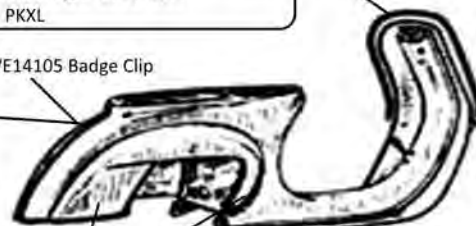

Rear Frame Badges Small Frame:

- VC20845 "Vespa 50 S" Block - Vespa 50
- VC20807 "50 Special" Block - 50 Special
- VC20813 "Vespa 90" Block - Vespa 90
- VE20849 "S.Sprint" Script - Silver - 90SS
- VC20876 "Primavera" Script - Silver - Primavera
- VC20816 "125 Primavera" Block - Primavera
- VC20823 "ET3" Block - ET3

VE14105 Badge Clip