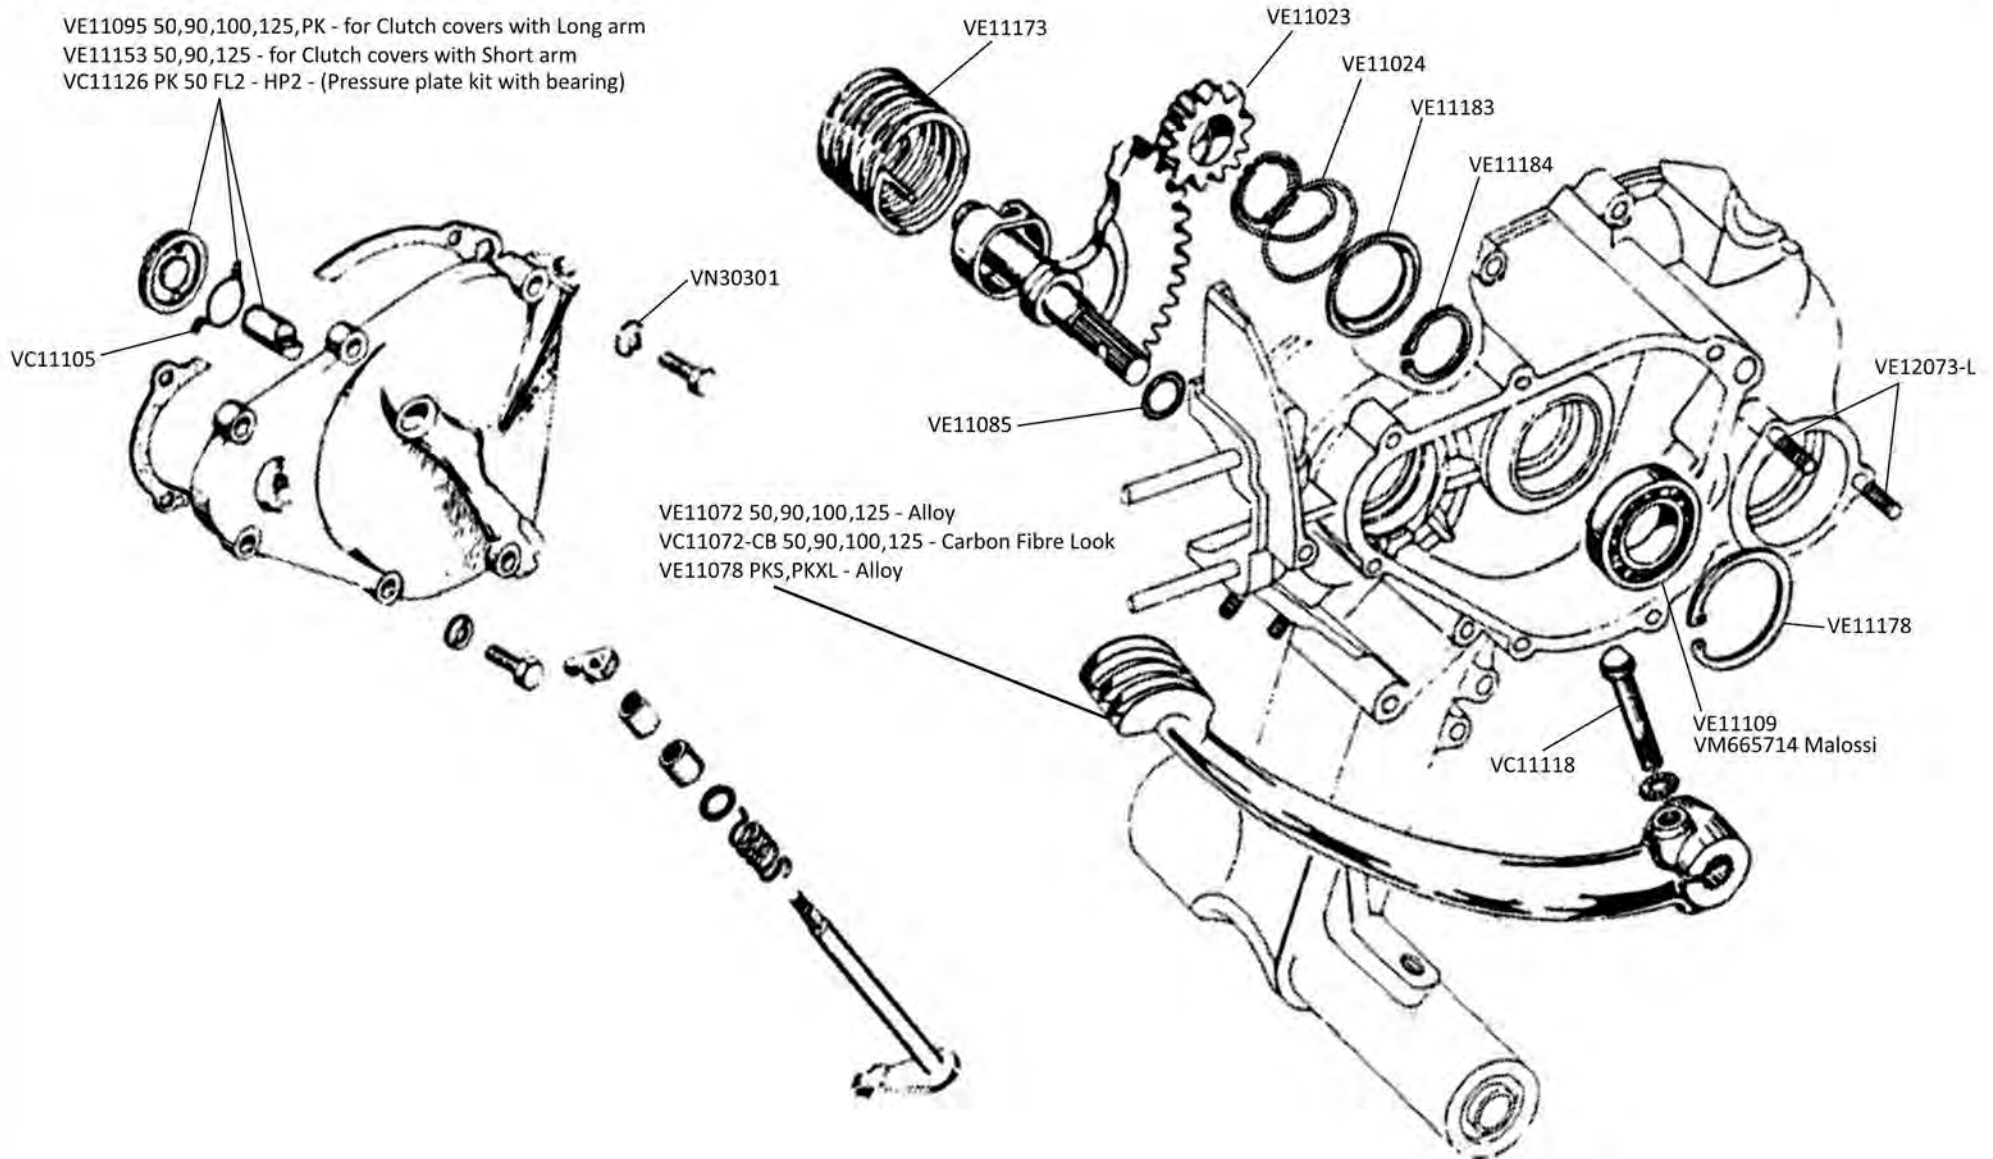

www.ve-uk.com

VE11095 50,90,100,125,PK - for Clutch covers with Long arm
VE11153 50,90,125 - for Clutch covers with Short arm
VC11126 PK 50 FL2 - HP2 - (Pressure plate kit with bearing)

click [HERE](#) to return to our Contents Page