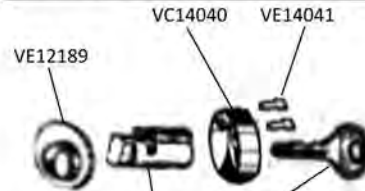

VE22023 Early Short type
VE12043 Late Long type 4mm
VE12107 Late Long type 6mm
VE17030 Late 4mm with Toolbox Lock

50,90,100,125 Late Type with Round Cover

VE12189
VC14040 VE14041
VE12043 4mm
VE12107 6mm
VE17030 4mm with Toolbox Lock

ET3