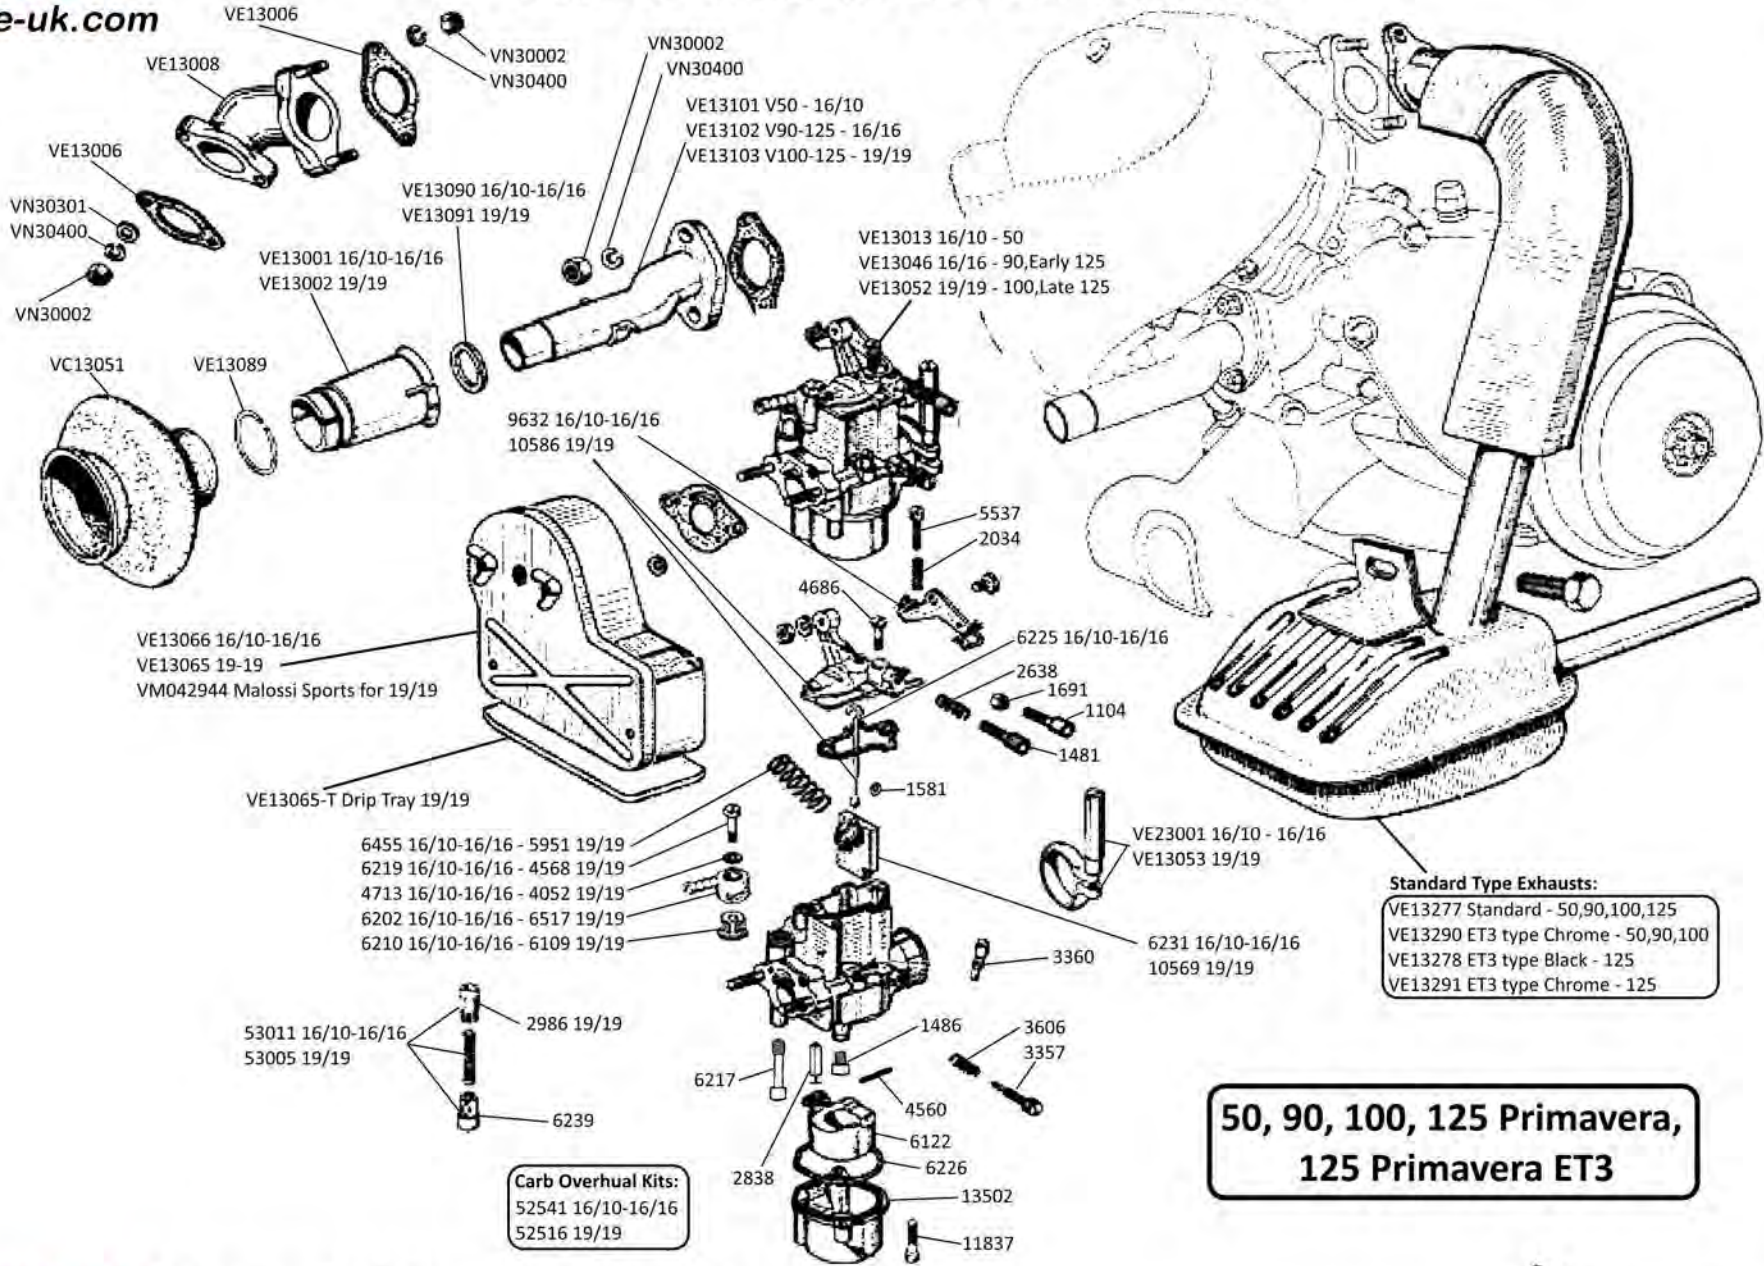

www.ve-uk.com

click **HERE** to return to our Contents Page