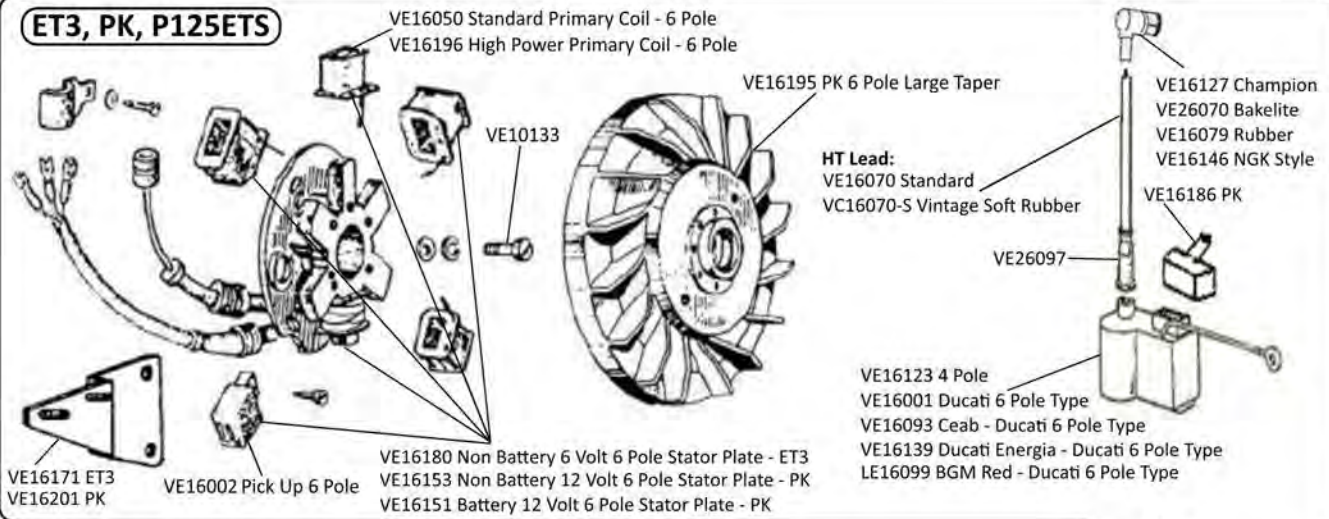

ET3, PK, P125ETS

click **HERE** to return to our Contents Page