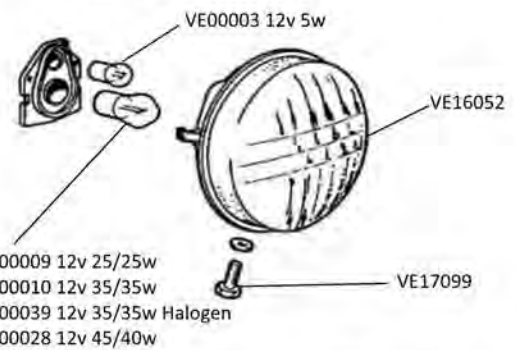

**PKS, PKXL
P125ETS**