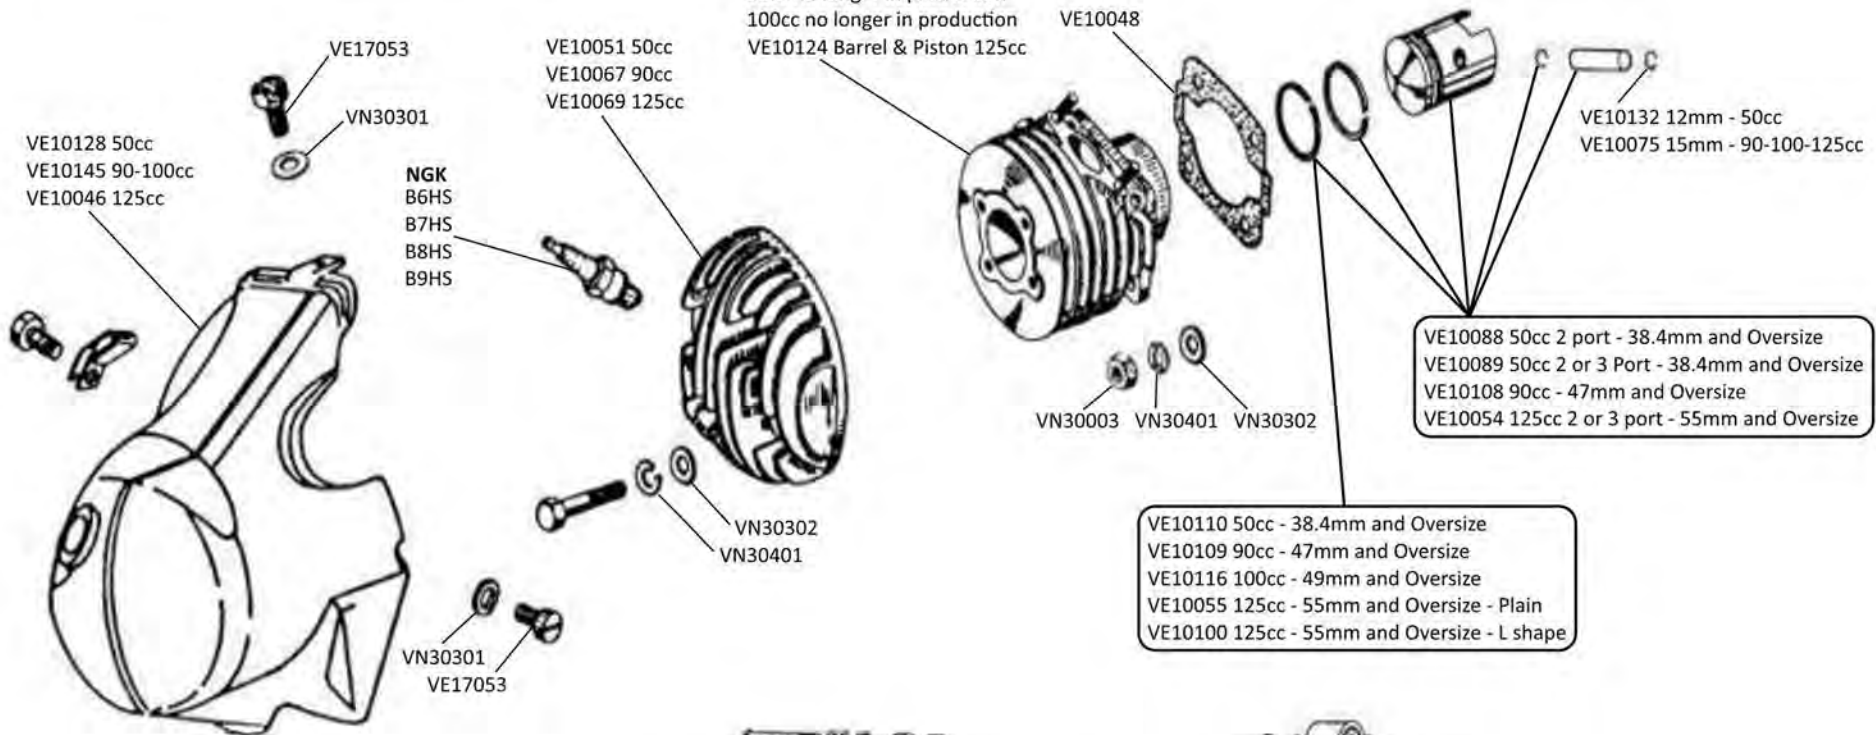

50cc see next page for Polini Cylinder
90cc no longer in production
100cc no longer in production
VE10124 Barrel & Piston 125cc

click **HERE** to return to our Contents Page