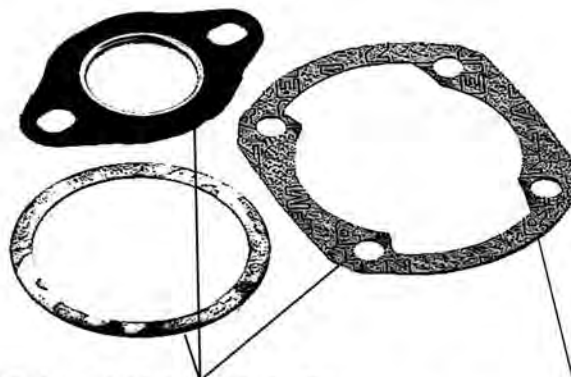

Cylinder Gasket Sets for Cylinder Kits:

- VM114573 Malossi 102cc & 112cc Gasket set
- VM118405 Malossi 135cc Gasket set - Mark 1 Kits
- VM115631 Malossi 135cc Gasket set - Mark 2 Kits
- VM115517 Malossi 135cc MHR Gasket set
- VP090330 Polini 112cc Gasket set
- VP090466 Polini 135cc Evo Gasket set

VE10048 DR-Olympia 102cc & 135cc base gasket

click **HERE** to return to our Contents Page