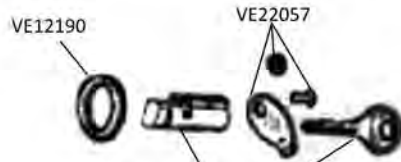

**Legshield Badges PK:**

- VC14098 "Vespa" Block - PK

VC20856

www.ve-uk.com

50,90,125 Early Type with Oval Cover

VE22023 Early Short type  
VE12043 Late Long type 4mm  
VE12107 Late Long type 6mm  
VE17030 Late 4mm with Toolbox Lock